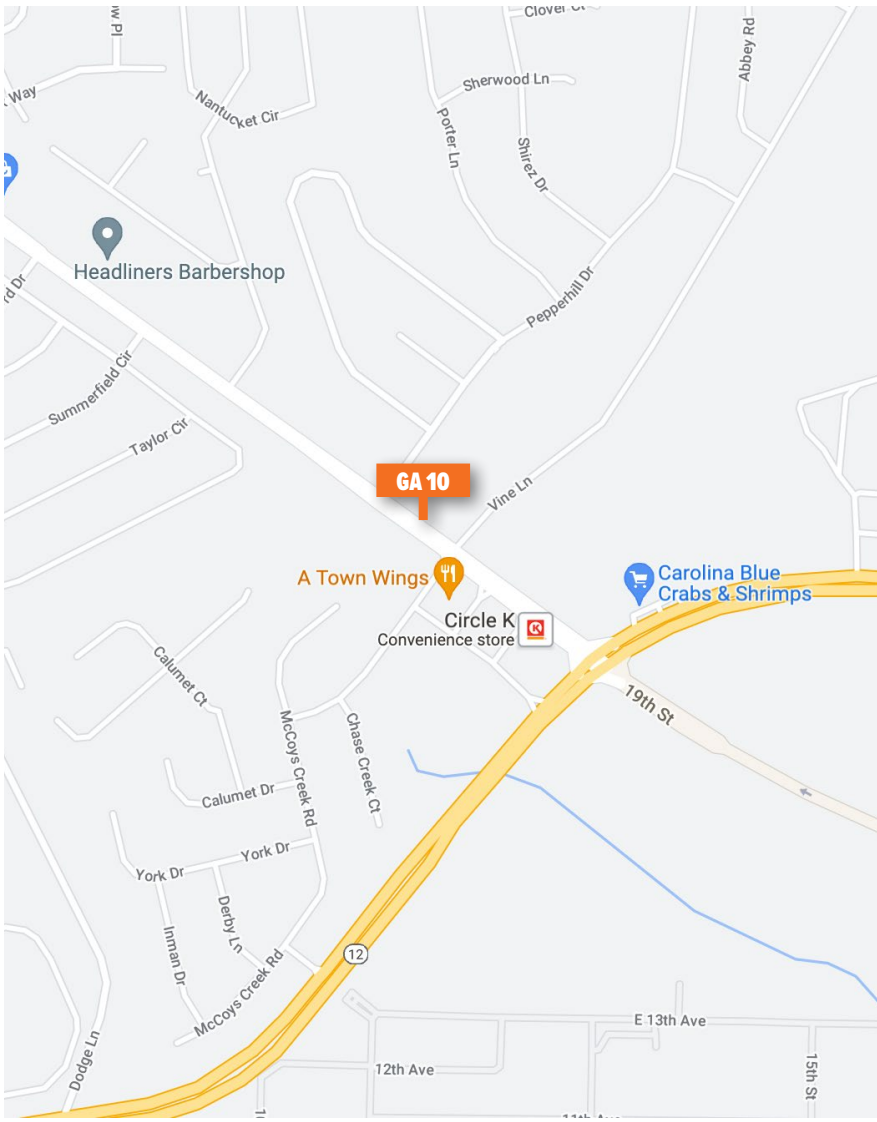

Board #

GA 10

10'6" X 36' LED BILLBOARD

LOCATION

Augusta, GA

*W/S of Robinson Ave. 1000' North of
Gordon Hwy. Facing North (Outside
Gate 2 to Fort Gordon)*

GPS COORDINATES

LAT **33.4383** | LONG **-82.17936**

TRAFFIC COUNT

484,400 - 4 Week

*Scan for
dynamic
street view*

CHRIS WITHERS

706.288.4616

chris@azaleaoutdoor.com

azaleaoutdoor.com

BRANDON GARRET

706.836.6317

bwgarrett@azaleaoutdoor.com

azaleaoutdoor.com