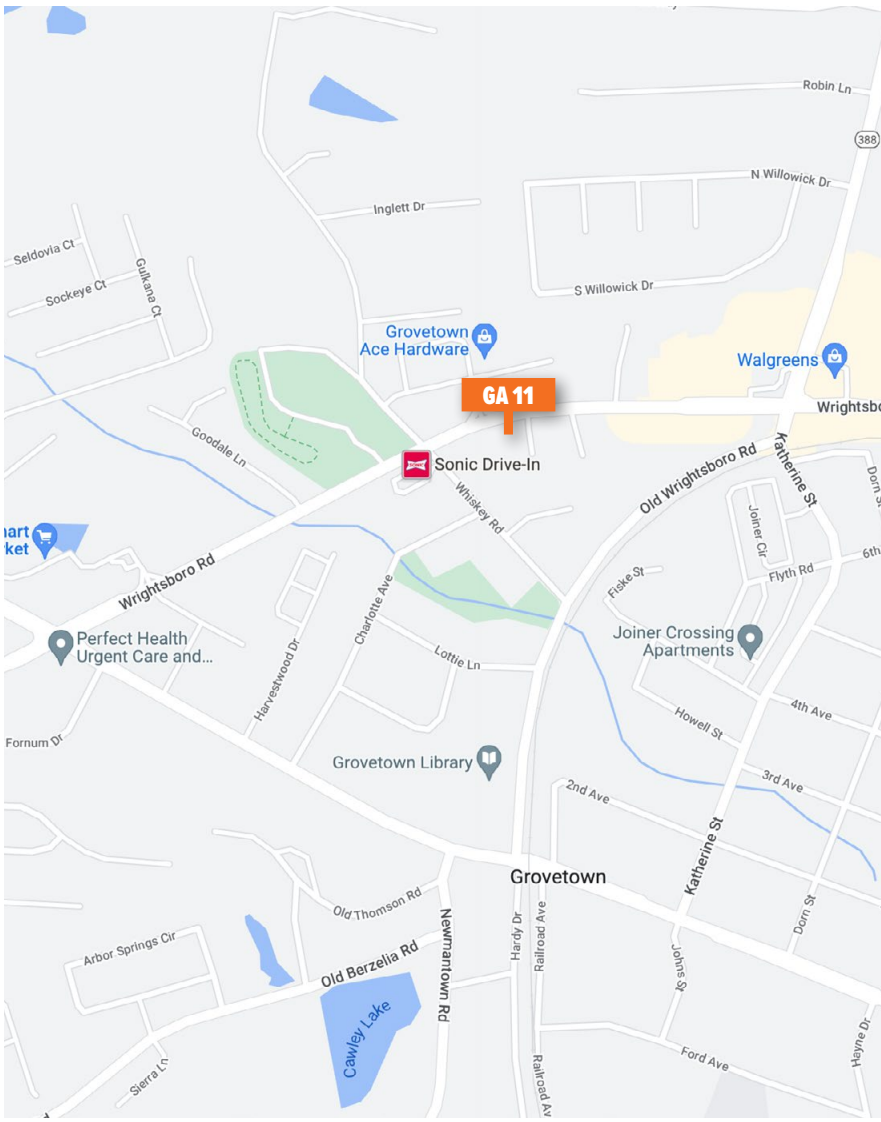

Board #

GA 11

10'6" X 36' STATIC BILLBOARD

LOCATION

Augusta, GA

*N/S of Wrightsboro Road East of
Whiskey Road Facing East*

GPS COORDINATES

LAT **33.457742** | LONG **-82.198913**

TRAFFIC COUNT

784,028 - 4 Week

*Scan for
dynamic
street view*

CHRIS WITHERS

706.288.4616

chris@azaleaoutdoor.com

azaleaoutdoor.com

BRANDON GARRET

706.836.6317

bwgarrett@azaleaoutdoor.com

azaleaoutdoor.com