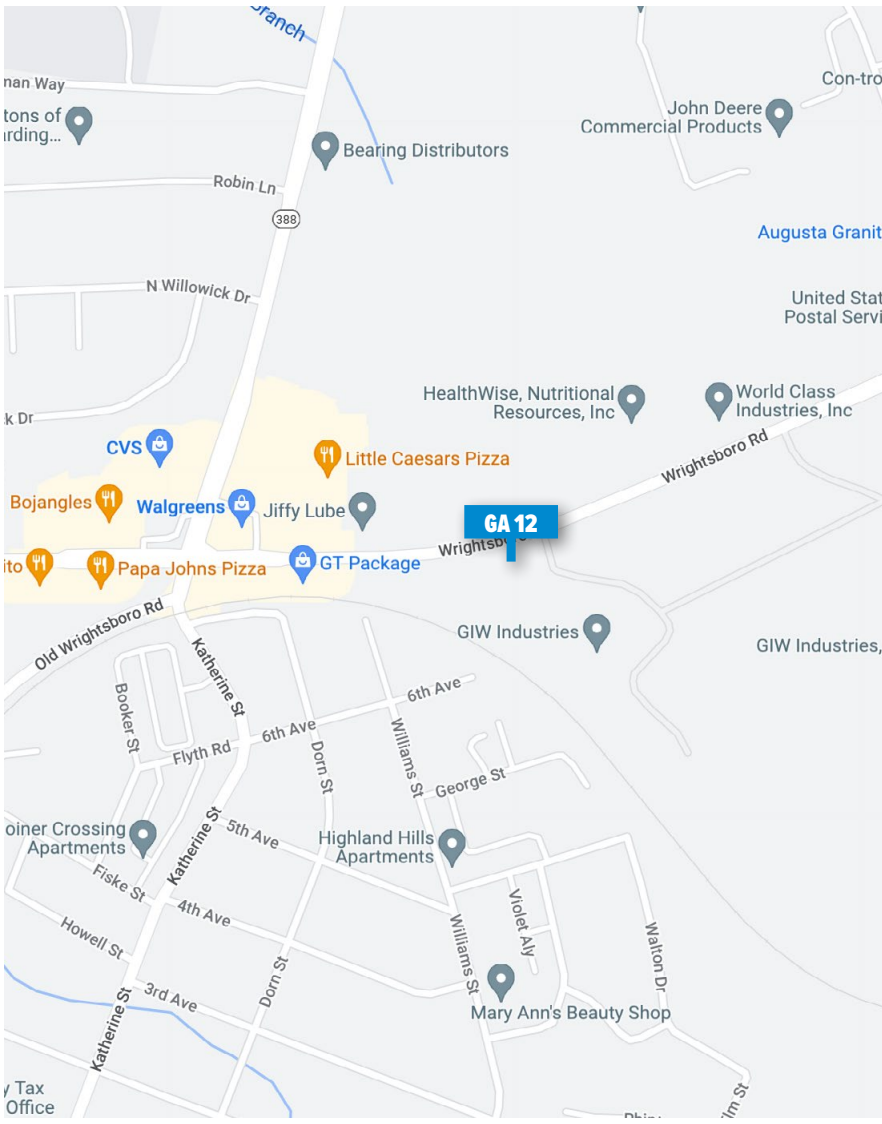

Board #

GA 12

**10'6" X 36'
STATIC BILLBOARD**

LOCATION

Augusta, GA

*S/S of Wrightsboro Rd. Westbound
1/3 Mile East of Horizon S Pkwy.*

GPS COORDINATES

LAT **33.457799** | LONG **-82.189348**

TRAFFIC COUNT

336,000 - 4 Week

*Scan for
dynamic
street view*

CHRIS WITHERS

706.288.4616
chris@azaleaoutdoor.com
azaleaoutdoor.com

BRANDON GARRET

706.836.6317
bwgarrett@azaleaoutdoor.com
azaleaoutdoor.com