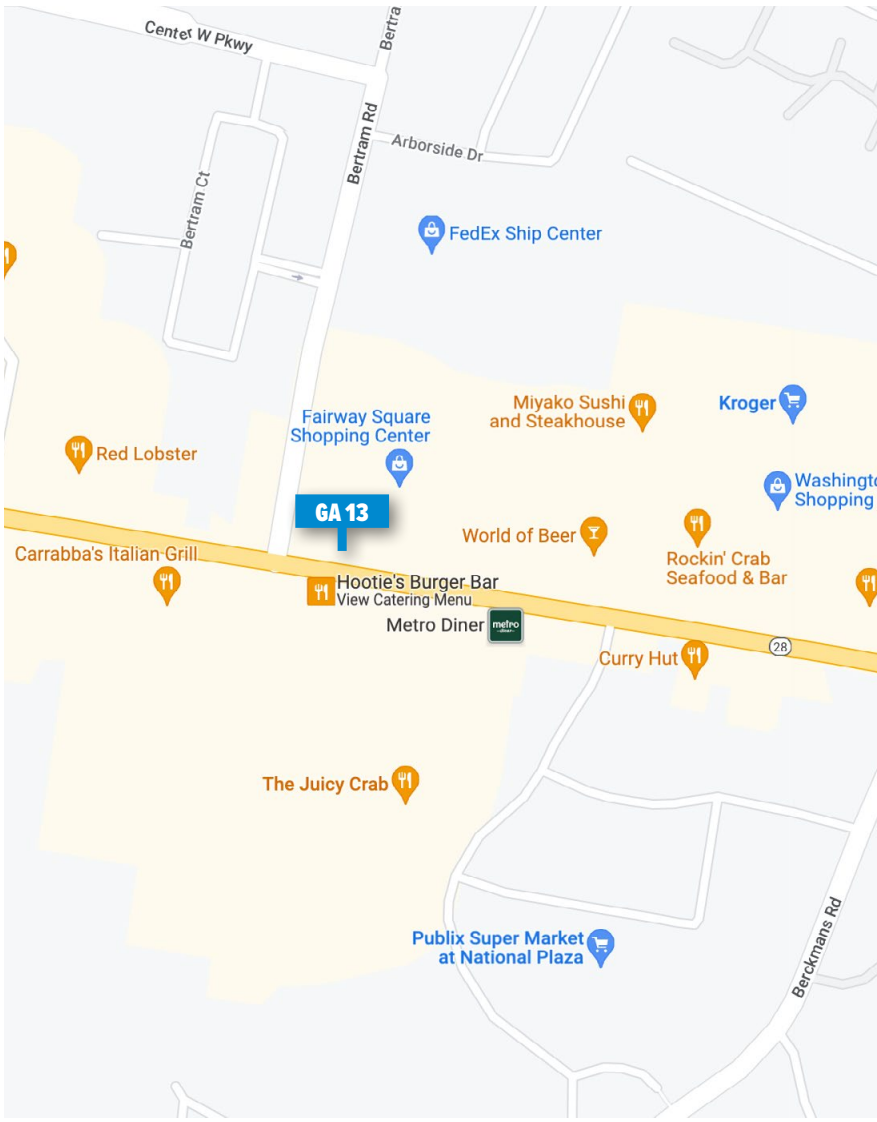

Board #

GA 13

14' X 48'
STATIC BILLBOARD

LOCATION

Augusta, GA

*N/S of Washington Road 200' East
of Bertram Road Facing West*

GPS COORDINATES

LAT **33.510936** | LONG **-82.033244**

TRAFFIC COUNT

943,600 - 4 Week

*Scan for
dynamic
street view*

CHRIS WITHERS

706.288.4616
chris@azaleaoutdoor.com
azaleaoutdoor.com

BRANDON GARRET

706.836.6317
bwgarrett@azaleaoutdoor.com
azaleaoutdoor.com