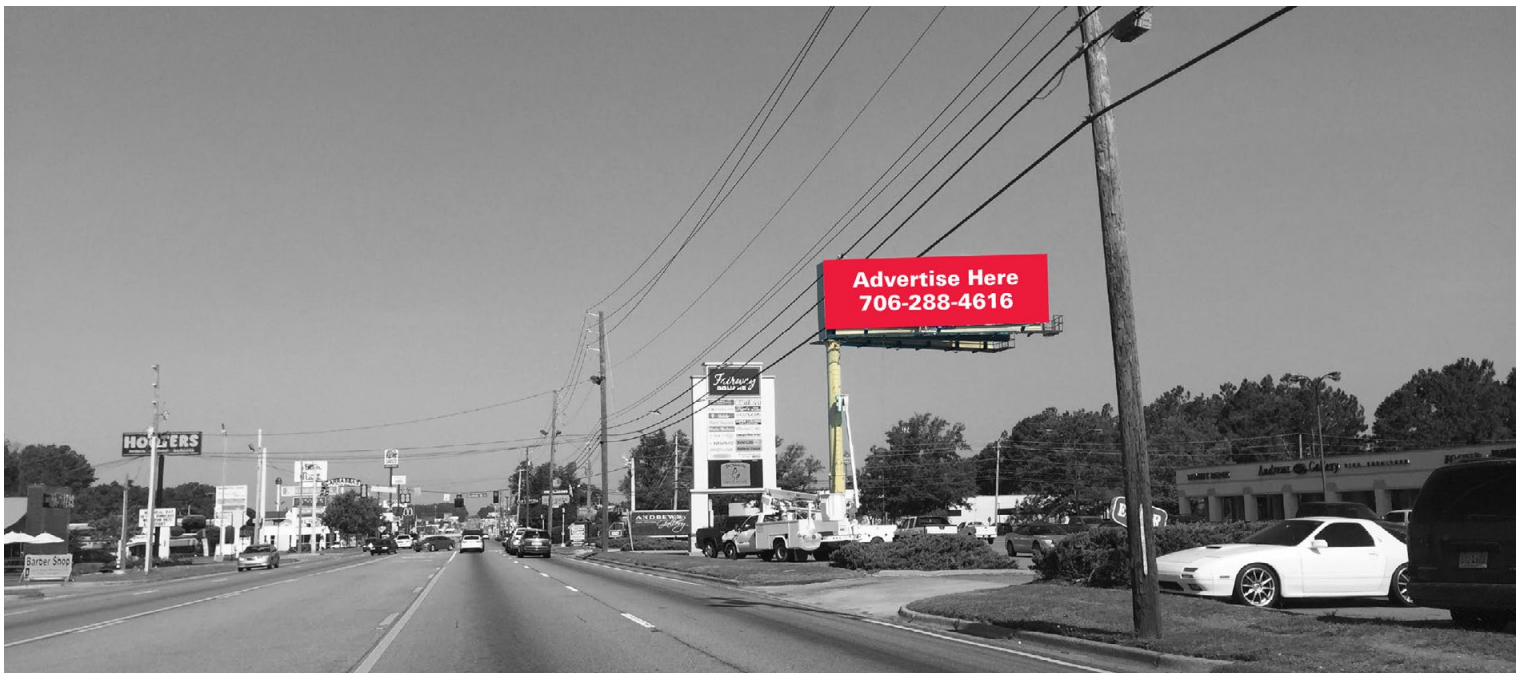

Board #

**GA 13**

**14' X 48'**  
**STATIC BILLBOARD**

**LOCATION**

Augusta, GA

*N/S of Washington Road 200' East  
of Bertram Road Facing East*

**GPS COORDINATES**

LAT **33.510936** | LONG **-82.033244**

**TRAFFIC COUNT**

**943,600** - 4 Week

*Scan for  
dynamic  
street view*

**CHRIS WITHERS**

706.288.4616

chris@azaleaoutdoor.com

azaleaoutdoor.com

**BRANDON GARRET**

*N/S of Washington Road 200' East  
of Bertram Road Facing West*

**GPS COORDINATES**

LAT **33.510936** | LONG **-82.033244**

**TRAFFIC COUNT**

**943,600** - 4 Week

*Scan for  
dynamic  
street view*

**CHRIS WITHERS**