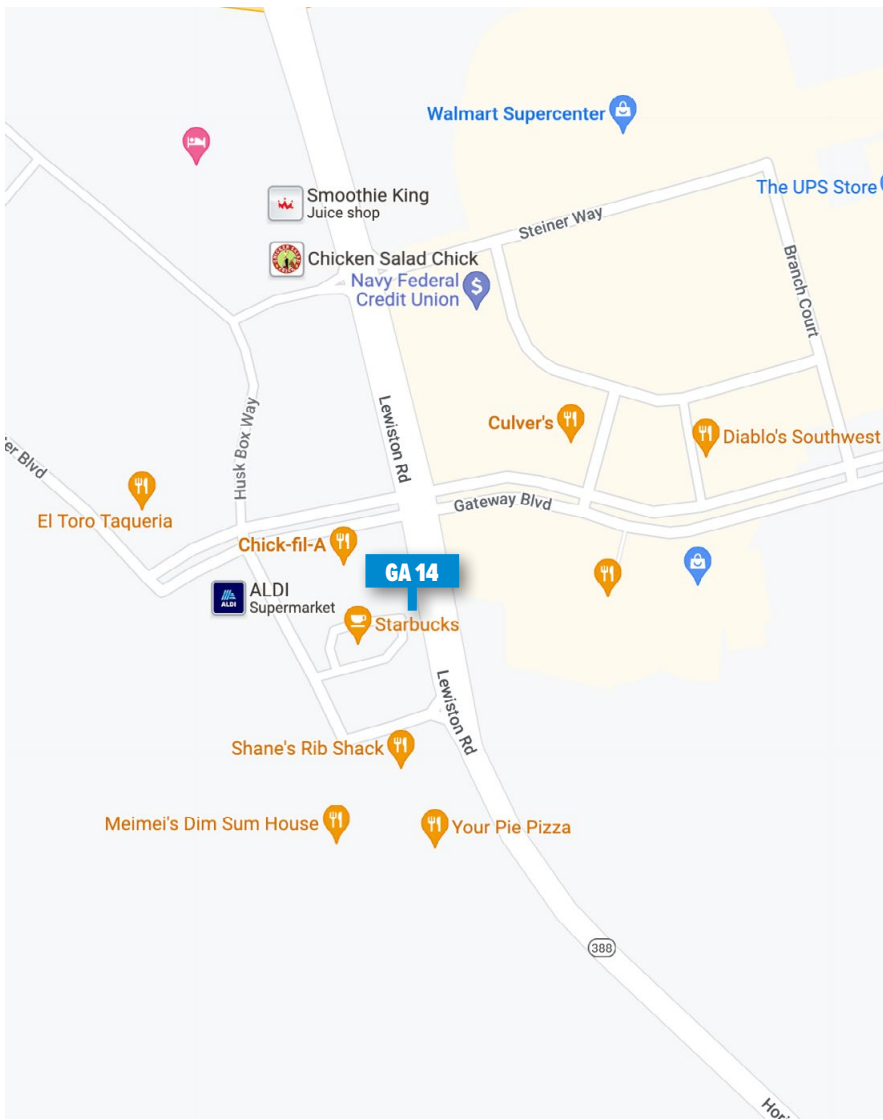

Board #

GA 14

14' X 48' STATIC BILLBOARD

LOCATION

Augusta, GA

East side of Lewiston Rd. 225' South of Gate Way Blvd.

GPS COORDINATES

LAT **33.478486** | LONG **-82.197728**

TRAFFIC COUNT

800,800 - 4 Week

*Scan for
dynamic
street view*

CHRIS WITHERS

706.288.4616

chris@azaleaoutdoor.com

azaleaoutdoor.com

BRANDON GARRET

706.836.6317

bwgarrett@azaleaoutdoor.com

azaleaoutdoor.com