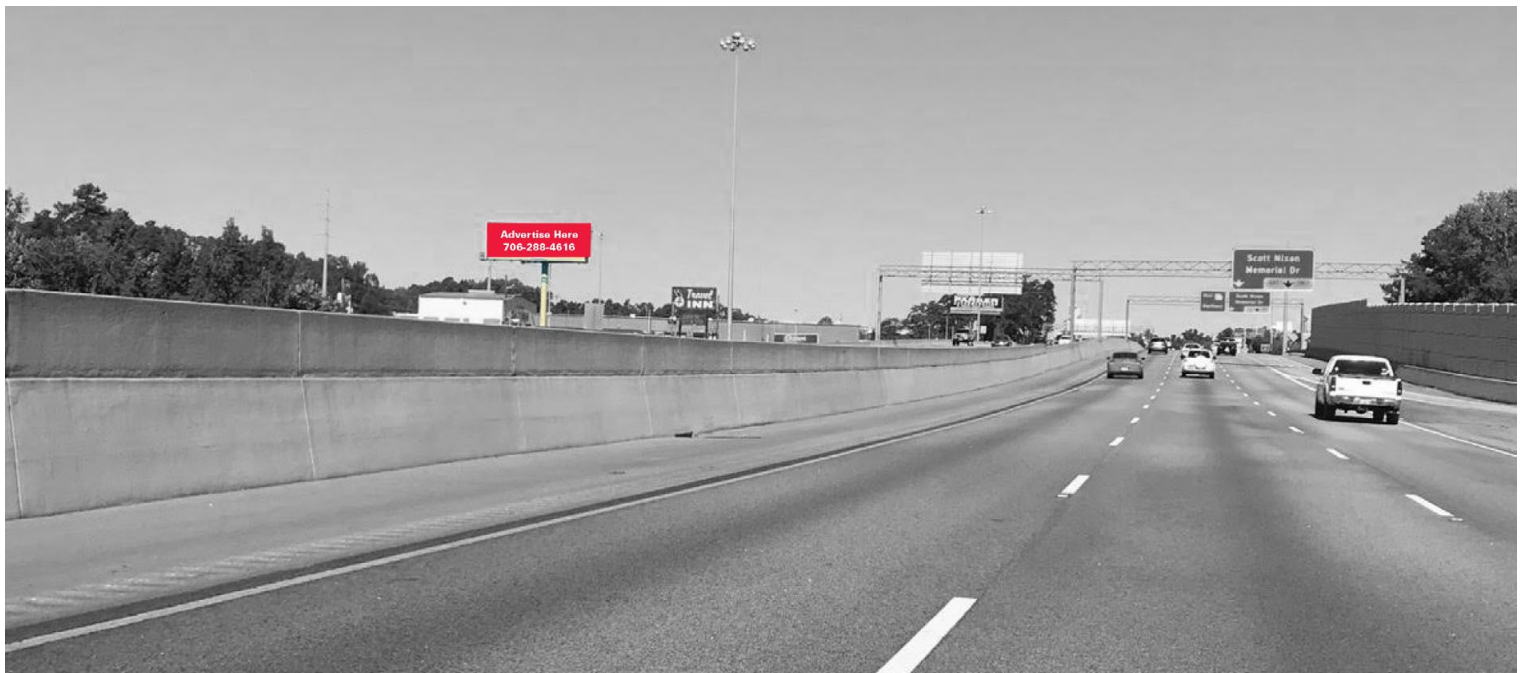

Board #

GA 15

14' X 48' STATIC BILLBOARD

LOCATION

Augusta, GA

*West Side of I-520 (Bobby Jones) .25
Mile North of I-20 Facing South*

GPS COORDINATES

LAT **33.497633** | LONG **-82.086464**

TRAFFIC COUNT

1,383,200 - 4 Week

*Scan for
dynamic
street view*

CHRIS WITHERS

706.288.4616

chris@azaleaoutdoor.com

azaleaoutdoor.com

BRANDON GARRET

*West Side of I-520 (Bobby Jones) .25
Mile North of I-20 Facing North*

GPS COORDINATES

LAT **33.497633** | LONG **-82.086464**

TRAFFIC COUNT

1,383,200 - 4 Week

*Scan for
dynamic
street view*

CHRIS WITHERS

706.288.4616