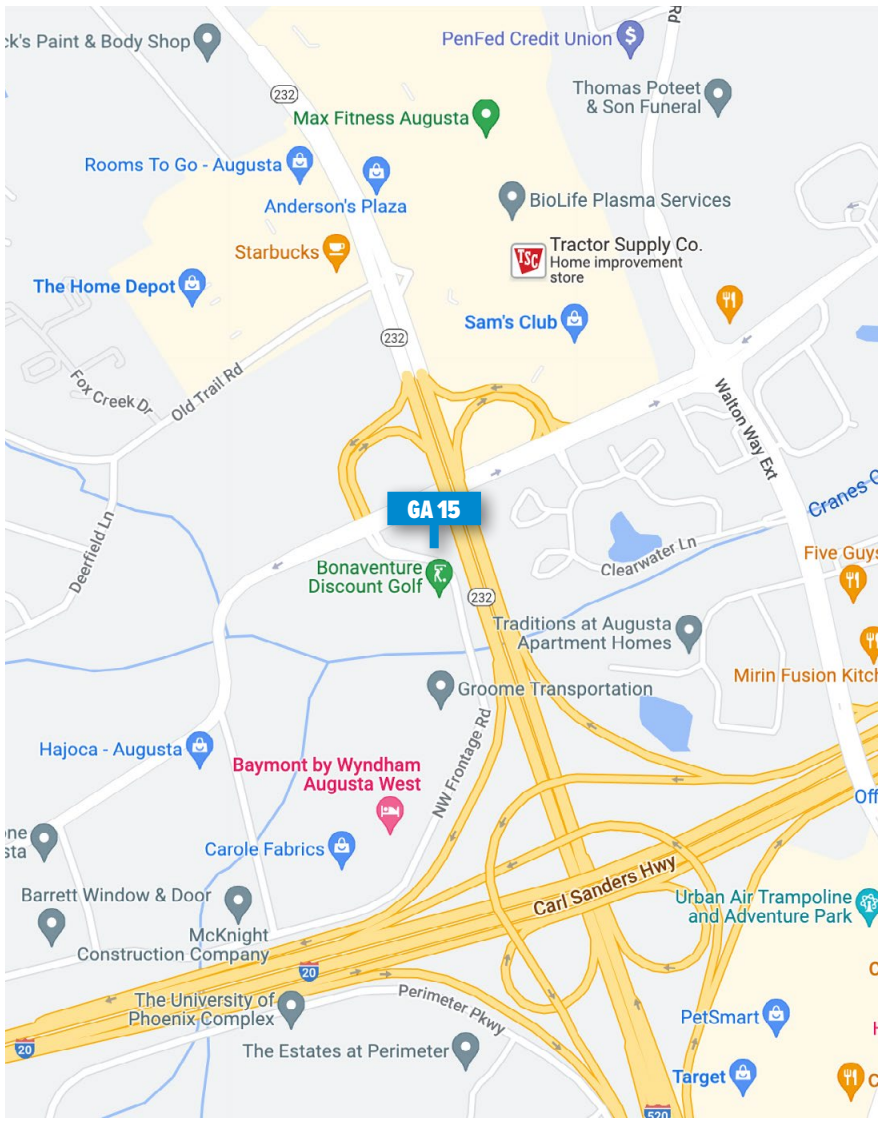

Board #

GA 15

14' X 48' LED BILLBOARD

LOCATION

Augusta, GA

*West Side of I-520 (Bobby Jones) .25
Mile North of I-20 Facing North*

GPS COORDINATES

LAT **33.497633** | LONG **-82.086464**

TRAFFIC COUNT

1,383,200 - 4 Week

*Scan for
dynamic
street view*