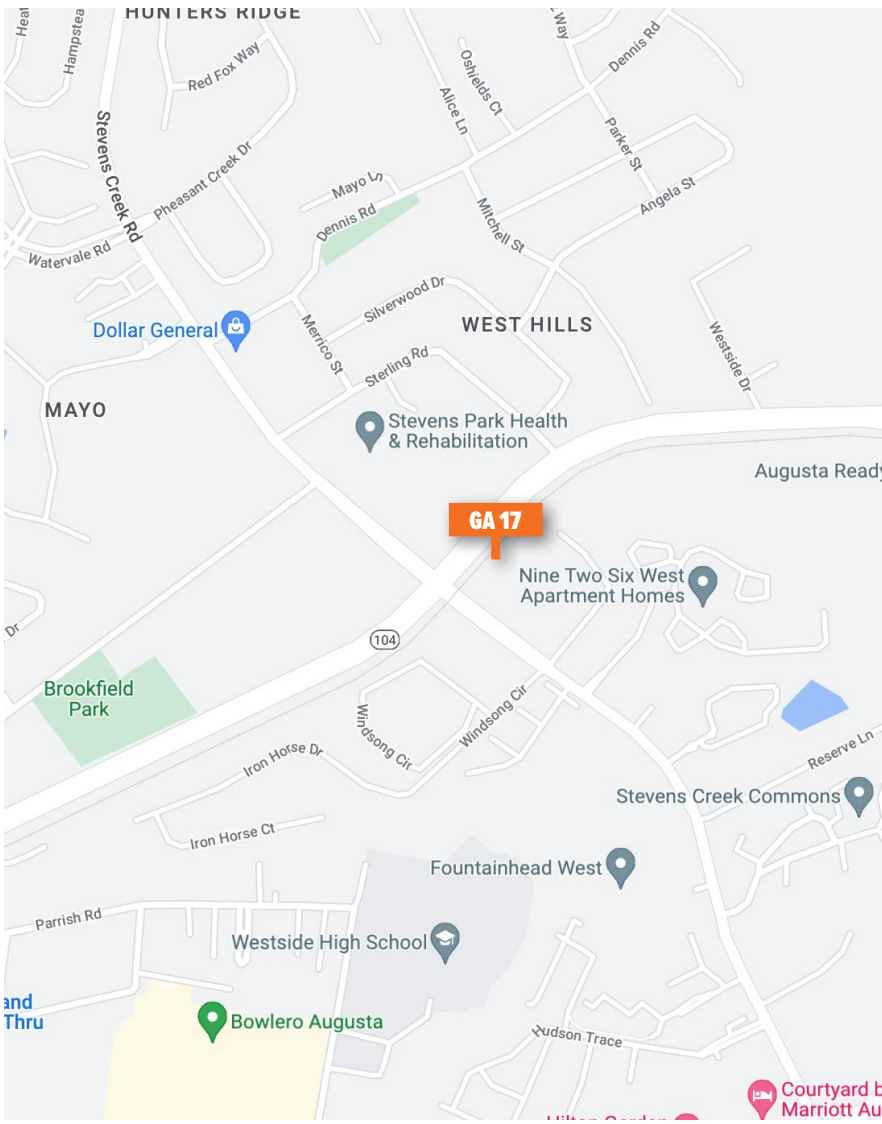

Board #

GA 17

11' X 22' LED BILLBOARD

LOCATION

Augusta, GA

*S/S of Riverwatch Parkway East of
Stevens Creek Rd Facing East*

GPS COORDINATES

LAT **33.523021** | LONG **-82.047355**

TRAFFIC COUNT

1,355,200 - 4 Week

*Scan for
dynamic
street view*

CHRIS WITHERS

706.288.4616

chris@azaleaoutdoor.com

azaleaoutdoor.com

BRANDON GARRET

706.836.6317

bwgarrett@azaleaoutdoor.com

azaleaoutdoor.com