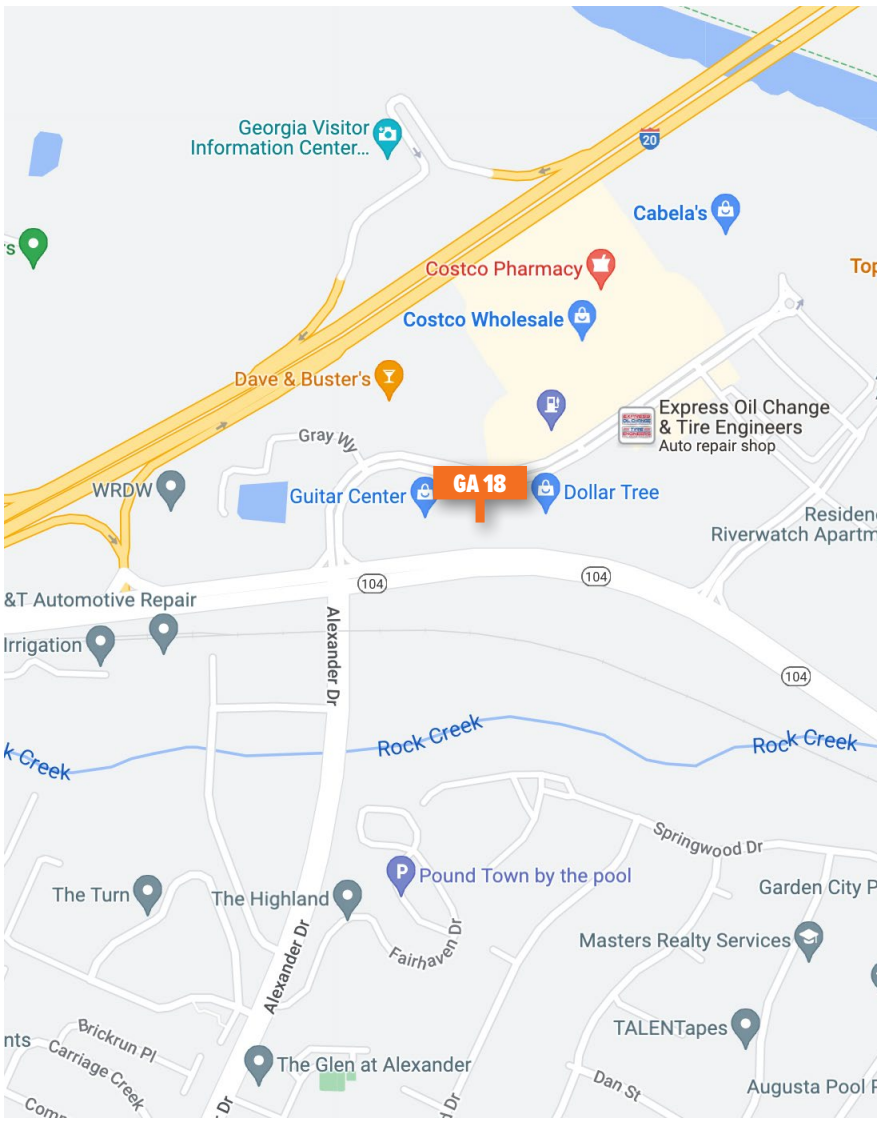

Board #

GA 18

10' X 30' LED BILLBOARD

LOCATION

Augusta, GA

*Cabela Drive 250' West of
Delta Drive*

GPS COORDINATES

LAT **33.522160** | LONG **-82.0238905**

TRAFFIC COUNT

336,000 - 4 Week

*Scan for dynamic
street view*

**this board is not currently visible
using Google street view*

CHRIS WITHERS

706.288.4616

chris@azaleaoutdoor.com

azaleaoutdoor.com

BRANDON GARRET

706.836.6317

bwgarrett@azaleaoutdoor.com

azaleaoutdoor.com