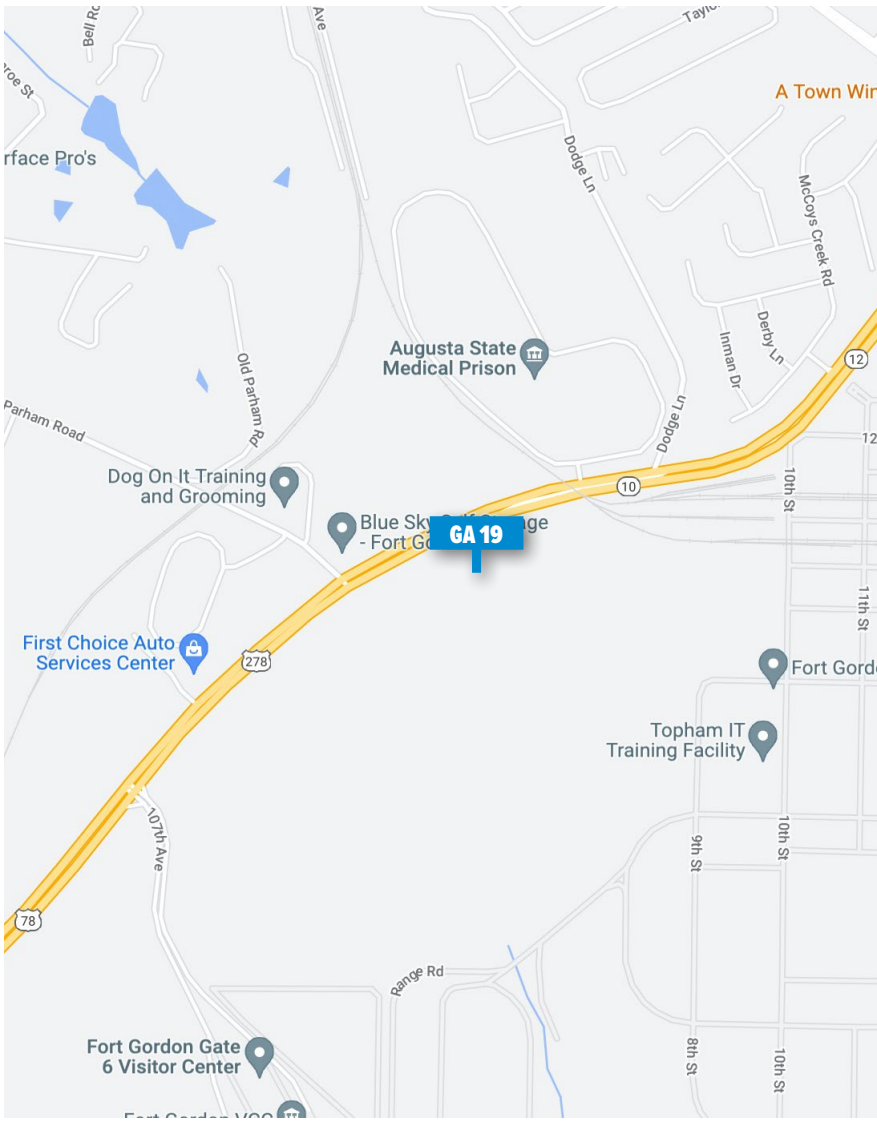

Board #

GA 19

10'6" X 36' STATIC BILLBOARD

LOCATION

Augusta, GA

*N/S of Gordon Hwy 100' west of
Parham Rd*

GPS COORDINATES

LAT **33.427372** | LONG **-82.187222**

TRAFFIC COUNT

225,600 - 4 Week

*Scan for
dynamic
street view*

CHRIS WITHERS

706.288.4616

chris@azaleaoutdoor.com

azaleaoutdoor.com

BRANDON GARRET

706.836.6317

bwgarrett@azaleaoutdoor.com

azaleaoutdoor.com