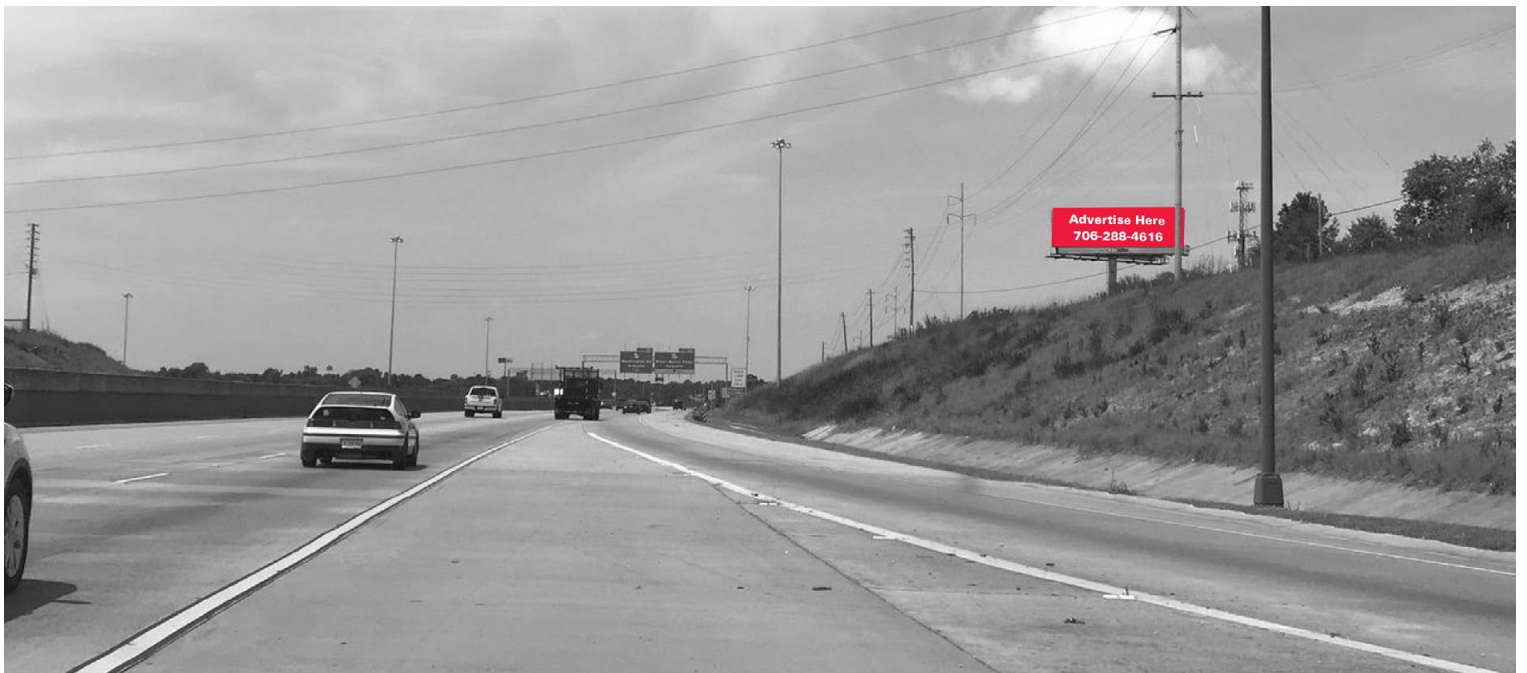

Augusta, GA

*I-20 East of Riverwatch Pkwy
Heading Towards Augusta, GA*

GPS COORDINATES

LAT **33.524657** | LONG **-82.02677**

TRAFFIC COUNT

1,668,800 - 4 Week

*Scan for
dynamic
street view*

CHRIS WITHERS