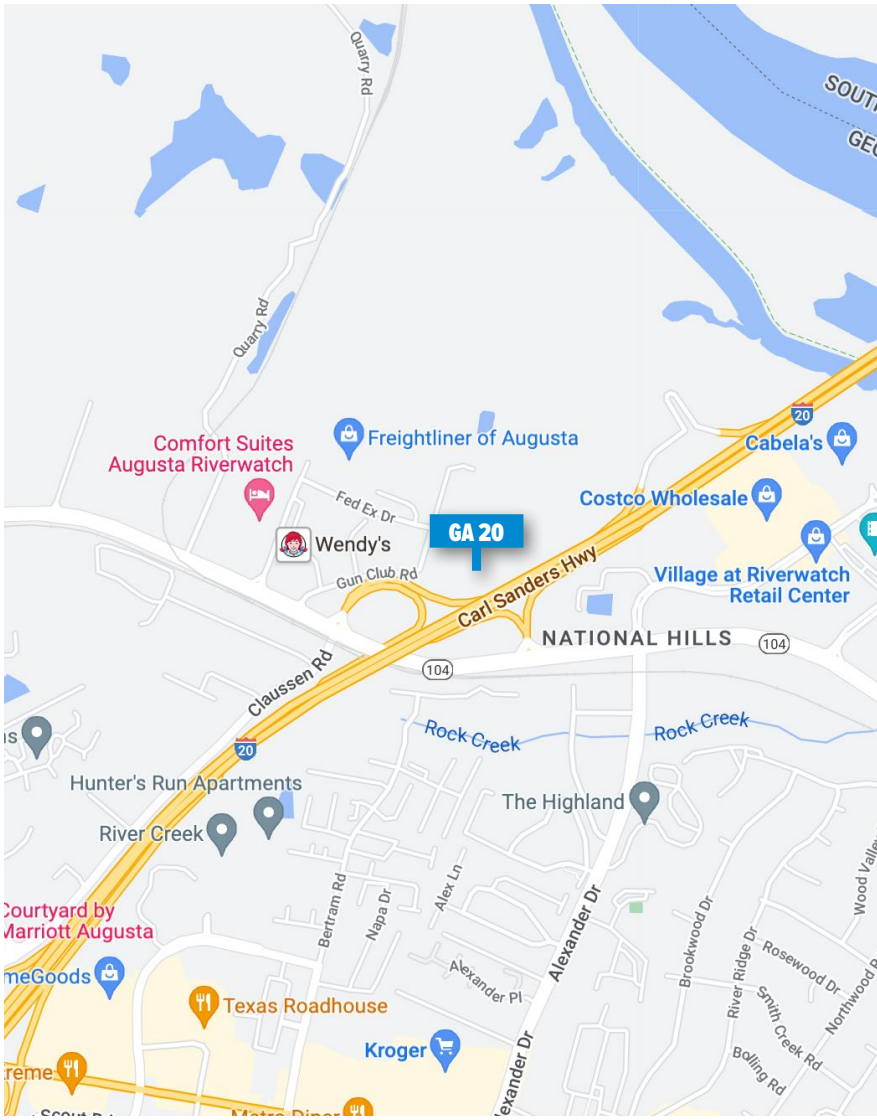

Board #

GA 20

14' X 48' STATIC BILLBOARD

LOCATION

Augusta, GA

*I-20 East of Riverwatch Pkwy
Heading Towards Augusta, GA*

GPS COORDINATES

LAT **33.524657** | LONG **-82.02677**

TRAFFIC COUNT

1,668,800 - 4 Week

*Scan for
dynamic
street view*

CHRIS WITHERS

706.288.4616

chris@azaleaoutdoor.com

azaleaoutdoor.com

BRANDON GARRET

706.836.6317

bwgarrett@azaleaoutdoor.com

azaleaoutdoor.com