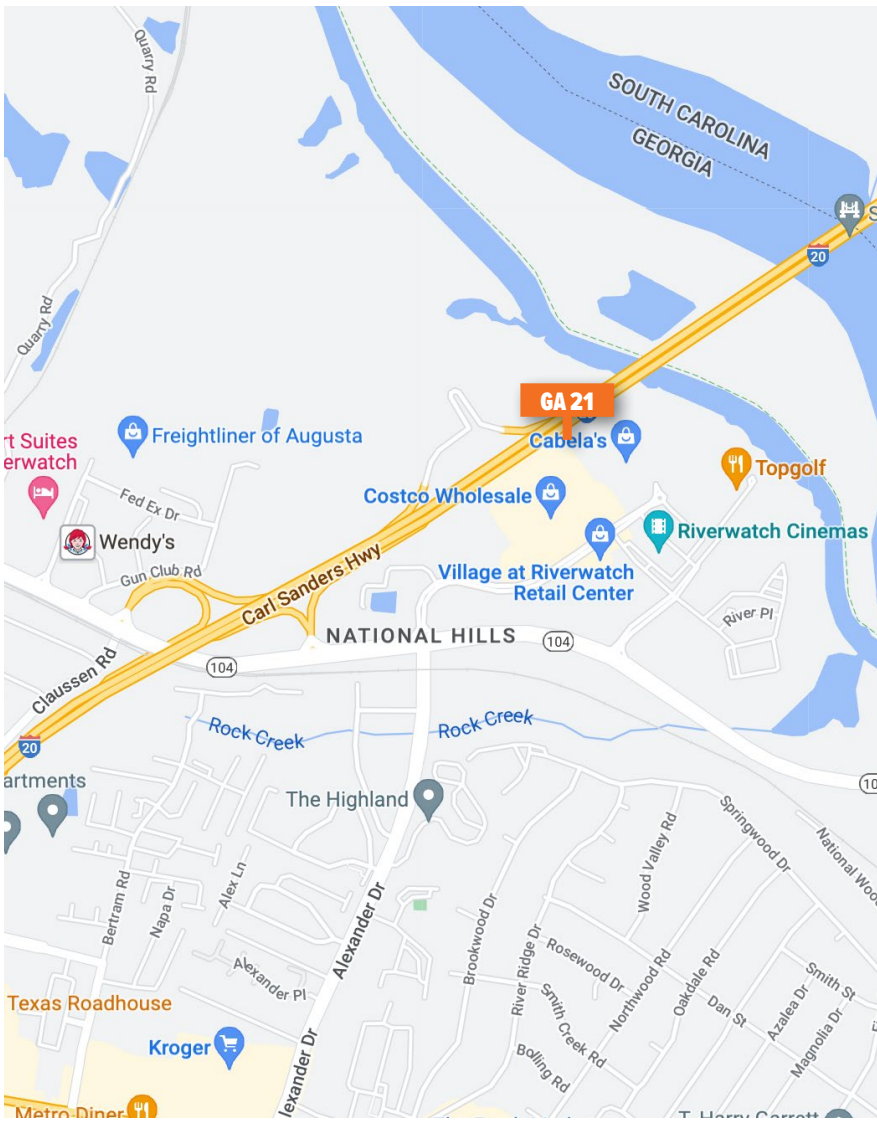

Board #

GA 21

21' X 21' LED BILLBOARD

LOCATION

Augusta, GA

S/S of I-20 1/4 Mile East of Riverwatch Pkwy Behind Costco & Cabela's

GPS COORDINATES

LAT **33.527193** | LONG **-82.019407**

TRAFFIC COUNT

1,668,800 - 4 Week

*Scan for
dynamic
street view*

CHRIS WITHERS

706.288.4616

chris@azaleaoutdoor.com

azaleaoutdoor.com

BRANDON GARRET

706.836.6317

bwgarrett@azaleaoutdoor.com

azaleaoutdoor.com