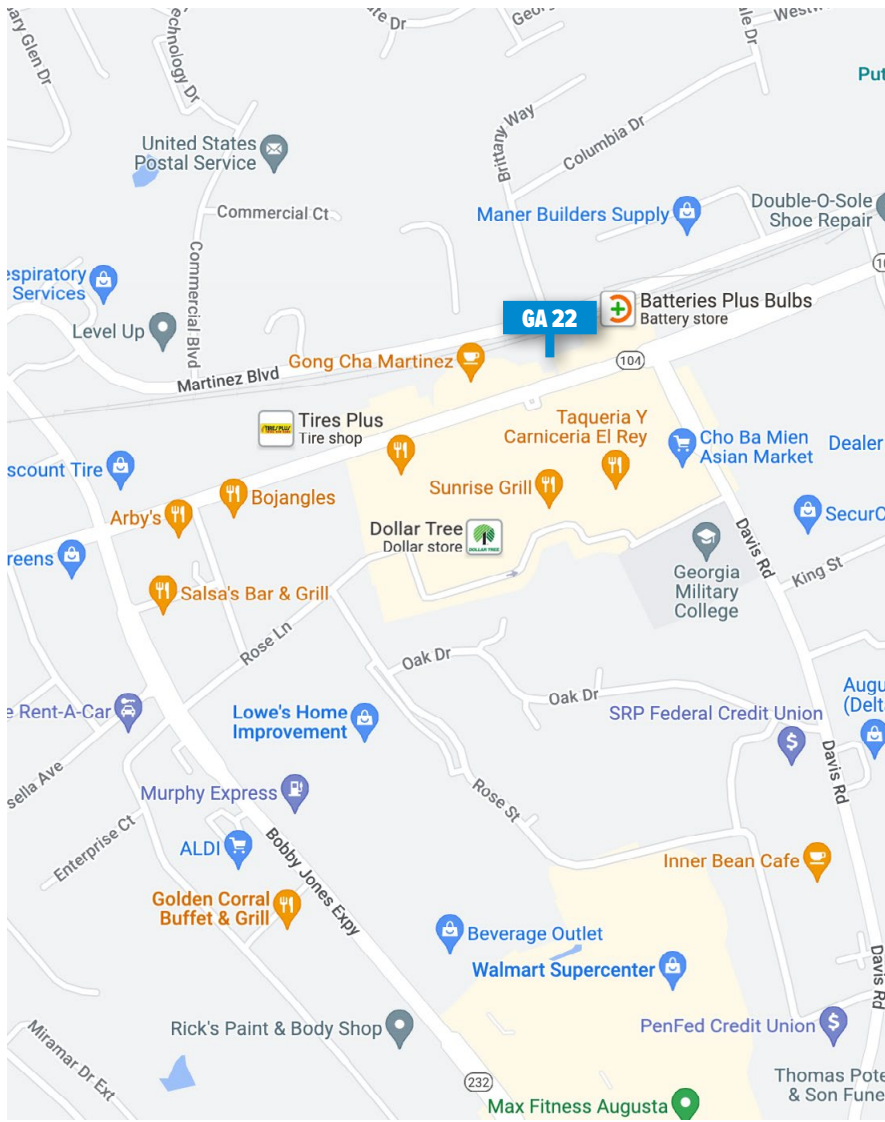

Board #

GA 22

14' X 48' STATIC BILLBOARD

LOCATION

Augusta, GA

N/S of Washington Rd 500' w/o
Davis Rd

GPS COORDINATES

LAT 33.512939 | LONG -82.087959

TRAFFIC COUNT

901,600 - 4 Week

Scan for
dynamic
street view

CHRIS WITHERS

706.288.4616

chris@azaleaoutdoor.com

azaleaoutdoor.com

BRANDON GARRET

706.836.6317

bwgarrett@azaleaoutdoor.com

azaleaoutdoor.com