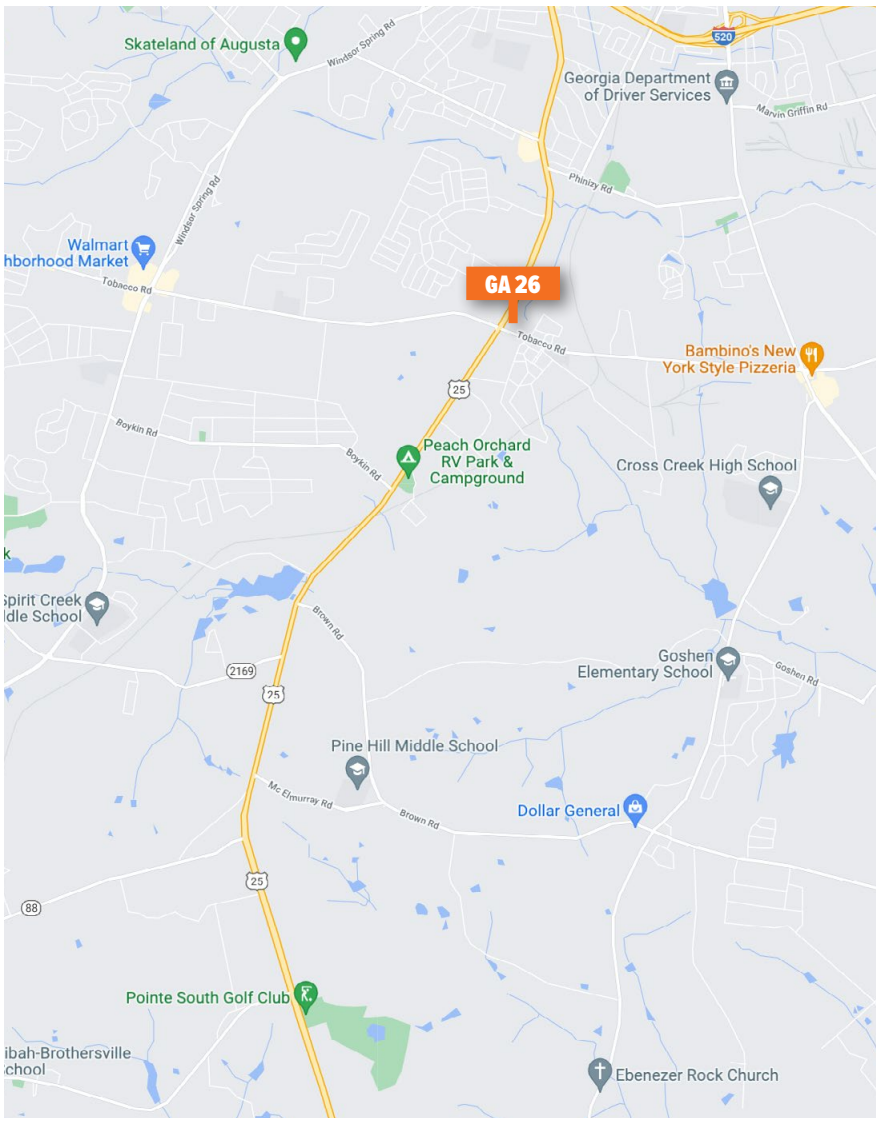

Board #

GA 26

10'6" X 26' LED BILLBOARD

LOCATION

Augusta, GA

Peach Orchard S/O Pepperidge Rd

GPS COORDINATES

LAT **33.3830556** | LONG **-82.0263889**

TRAFFIC COUNT

756,940 - 4 Week

*Scan for
dynamic
street view*

CHRIS WITHERS

706.288.4616

chris@azaleaoutdoor.com

azaleaoutdoor.com

BRANDON GARRET

706.836.6317

bwgarrett@azaleaoutdoor.com

azaleaoutdoor.com