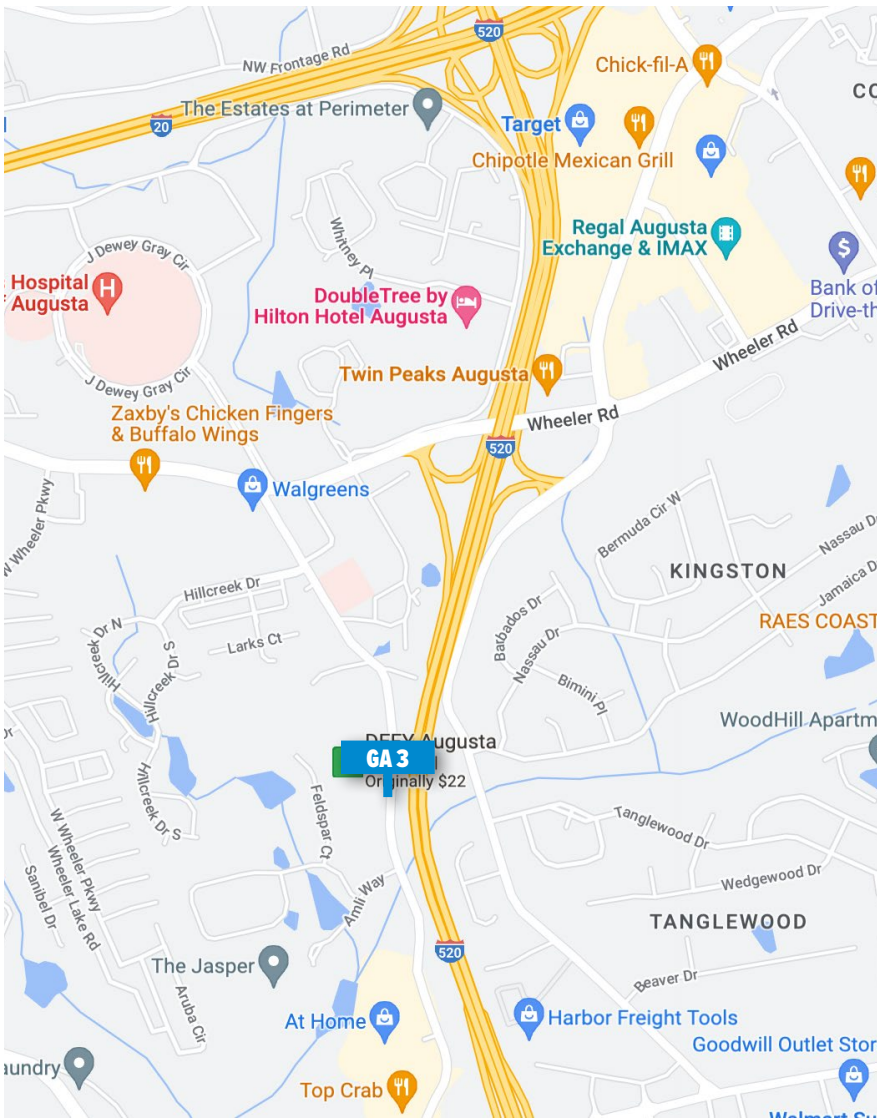

Board #

GA 3

14' X 48' STATIC BILLBOARD

LOCATION

Augusta, GA

S/S of Bobby Jones East of Wheeler Rd. Facing East

GPS COORDINATES

LAT **33.474223** | LONG **-82.087218**

TRAFFIC COUNT

2,693,600 - 4 Week

*Scan for
dynamic
street view*

CHRIS WITHERS

706.288.4616

chris@azaleaoutdoor.com

azaleaoutdoor.com

BRANDON GARRET

706.836.6317

bwgarrett@azaleaoutdoor.com

azaleaoutdoor.com