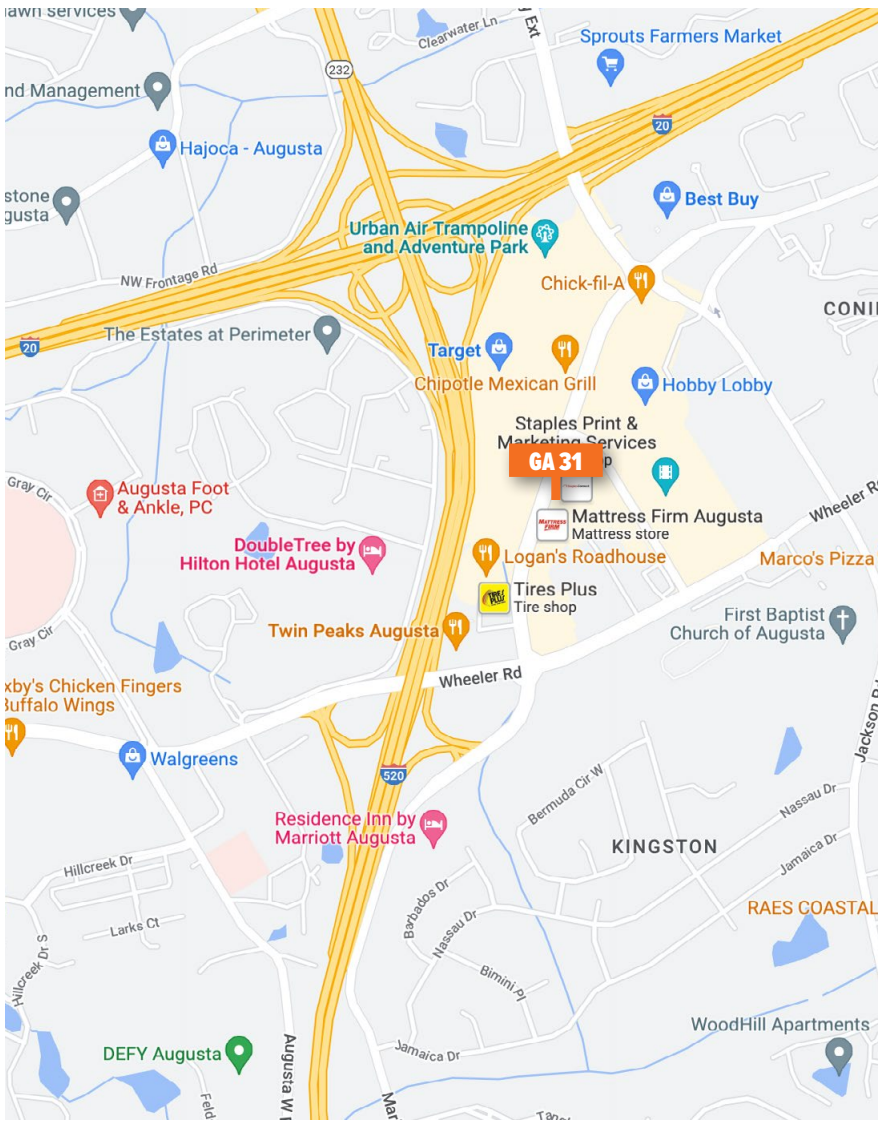

Board #

GA 31

10' X 30' LED BILLBOARD

LOCATION

Augusta, GA

Robert C. Daniel Jr. Pkwy. at Panera Bread Between Wheeler Rd. & Agerton Ln. Northbound

GPS COORDINATES

LAT **33.4872222** | LONG **-82.0805556**

TRAFFIC COUNT

578,340 - 4 Week

*Scan for
dynamic
street view*

CHRIS WITHERS

706.288.4616

chris@azaleaoutdoor.com

azaleaoutdoor.com

BRANDON GARRET

706.836.6317

bwgarrett@azaleaoutdoor.com

azaleaoutdoor.com