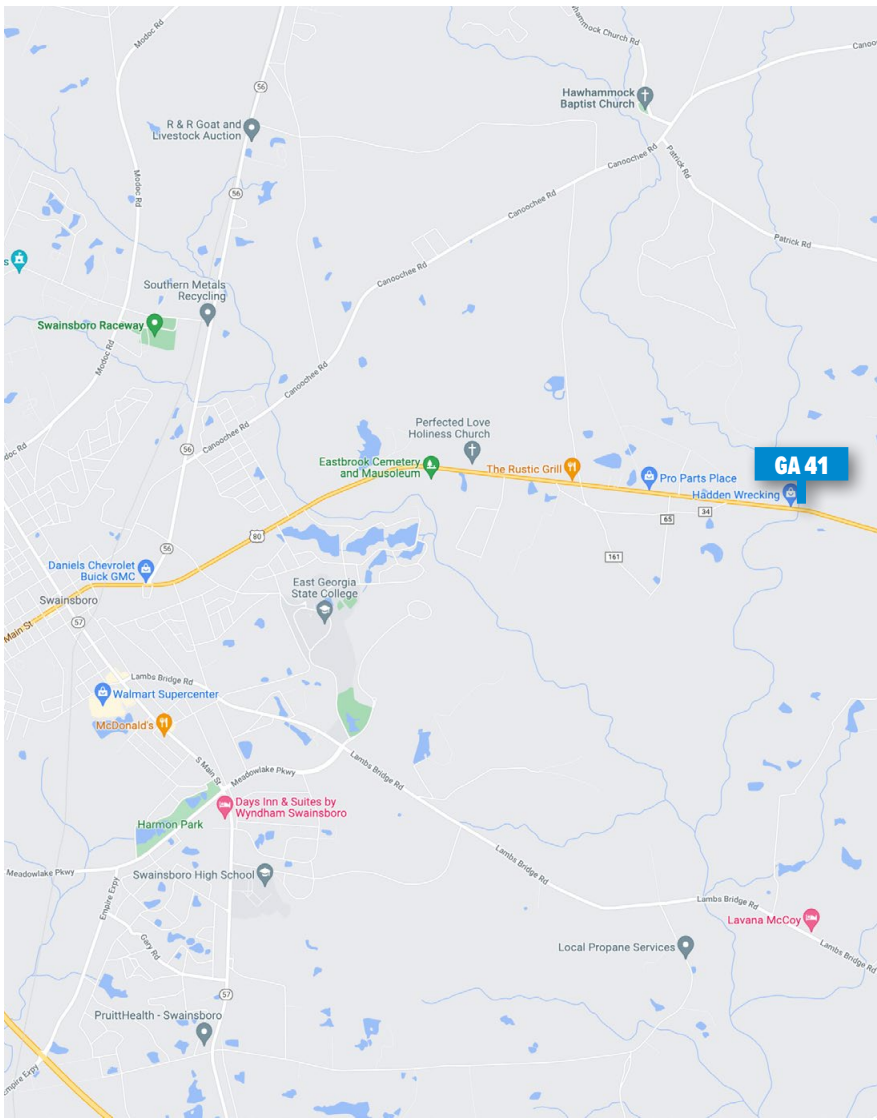

Board #

GA 41

10'6" X 26' STATIC BILLBOARD

LOCATION

Swainsboro, GA

*Hwy 80 800 feet E/O Forest Lane
(Swainsboro)*

GPS COORDINATES

LAT **32.605678** | LONG **-82.258792**

TRAFFIC COUNT

118,776 - 4 Week

*Scan for
dynamic
street view*

**Advertise Here
706-288-4616**

CHRIS WITHERS

706.288.4616

chris@azaleaoutdoor.com

azaleaoutdoor.com

BRANDON GARRET

706.836.6317

bwgarrett@azaleaoutdoor.com

azaleaoutdoor.com