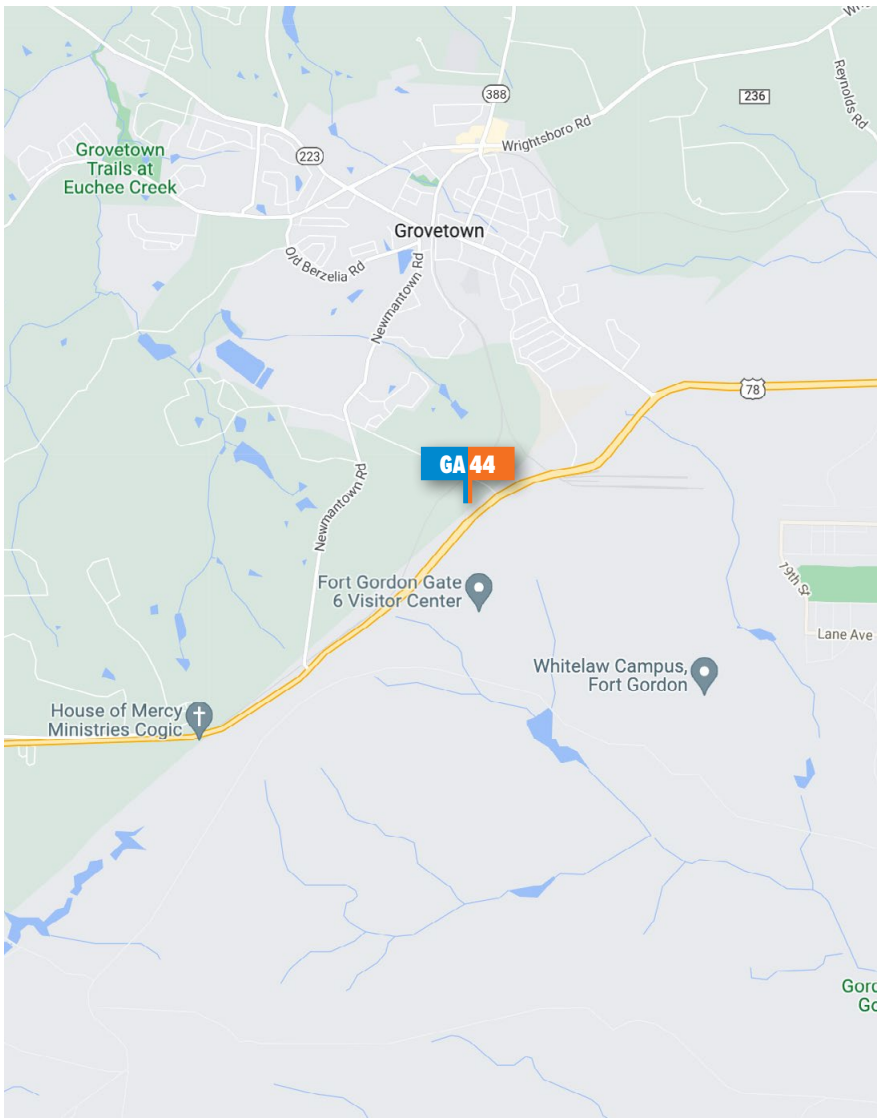

Board #

GA 44

10' X 30' LED BILLBOARD

LOCATION

Grovetown, GA

Gordon Hwy at Fort Gordon Gate 6

GPS COORDINATES

LAT **33.4255556** | LONG **-82.1958333**

TRAFFIC COUNT

433,160 - 4 Week

*Scan for
dynamic
street view*

CHRIS WITHERS

706.288.4616

chris@azaleaoutdoor.com

azaleaoutdoor.com

BRANDON GARRET

706.836.6317

bwgarrett@azaleaoutdoor.com

azaleaoutdoor.com