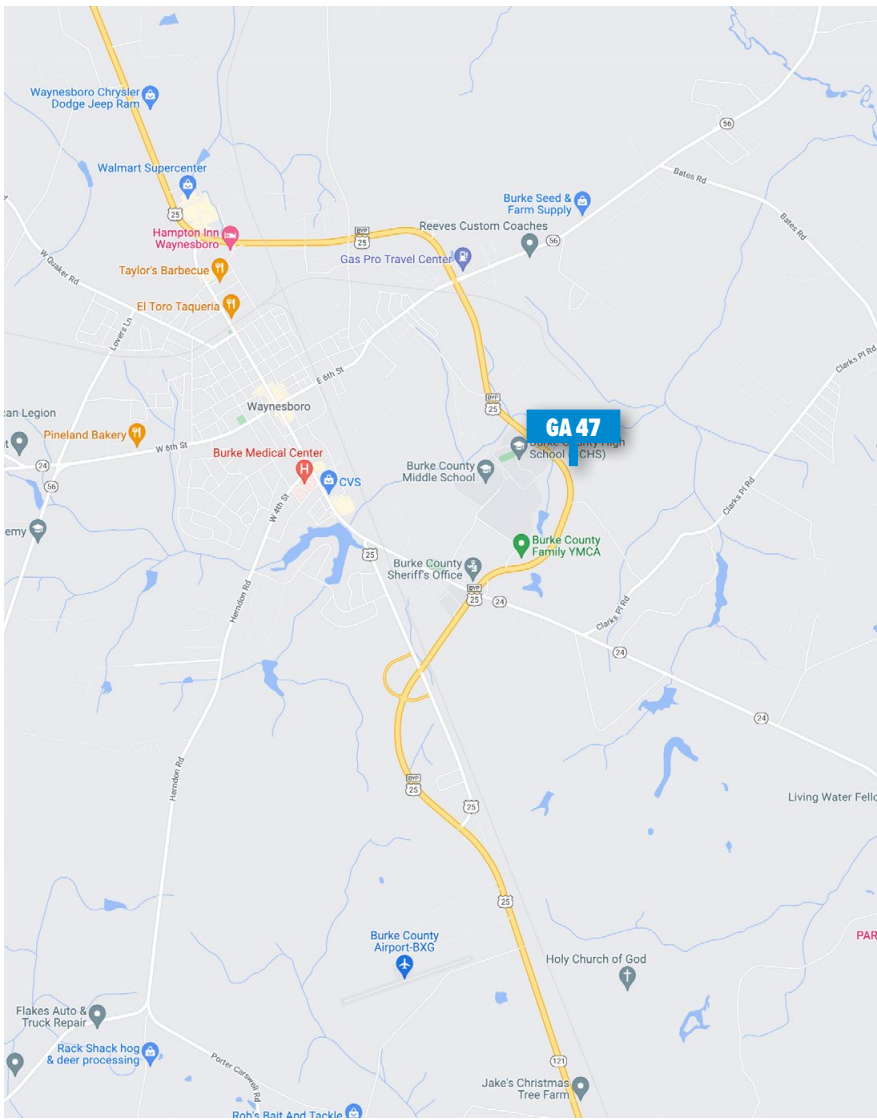

Board #

GA 47

12' X 24' STATIC BILLBOARD

LOCATION

Waynesboro, GA

Hwy 25 Bypass 1200 ft W/O MM2

GPS COORDINATES

LAT **33.0827781** | LONG **-81.9856570**

TRAFFIC COUNT

257,040 - 4 Week

*Scan for
dynamic
street view*

CHRIS WITHERS

706.288.4616

chris@azaleaoutdoor.com

azaleaoutdoor.com

BRANDON GARRET

706.836.6317

bwgarrett@azaleaoutdoor.com

azaleaoutdoor.com