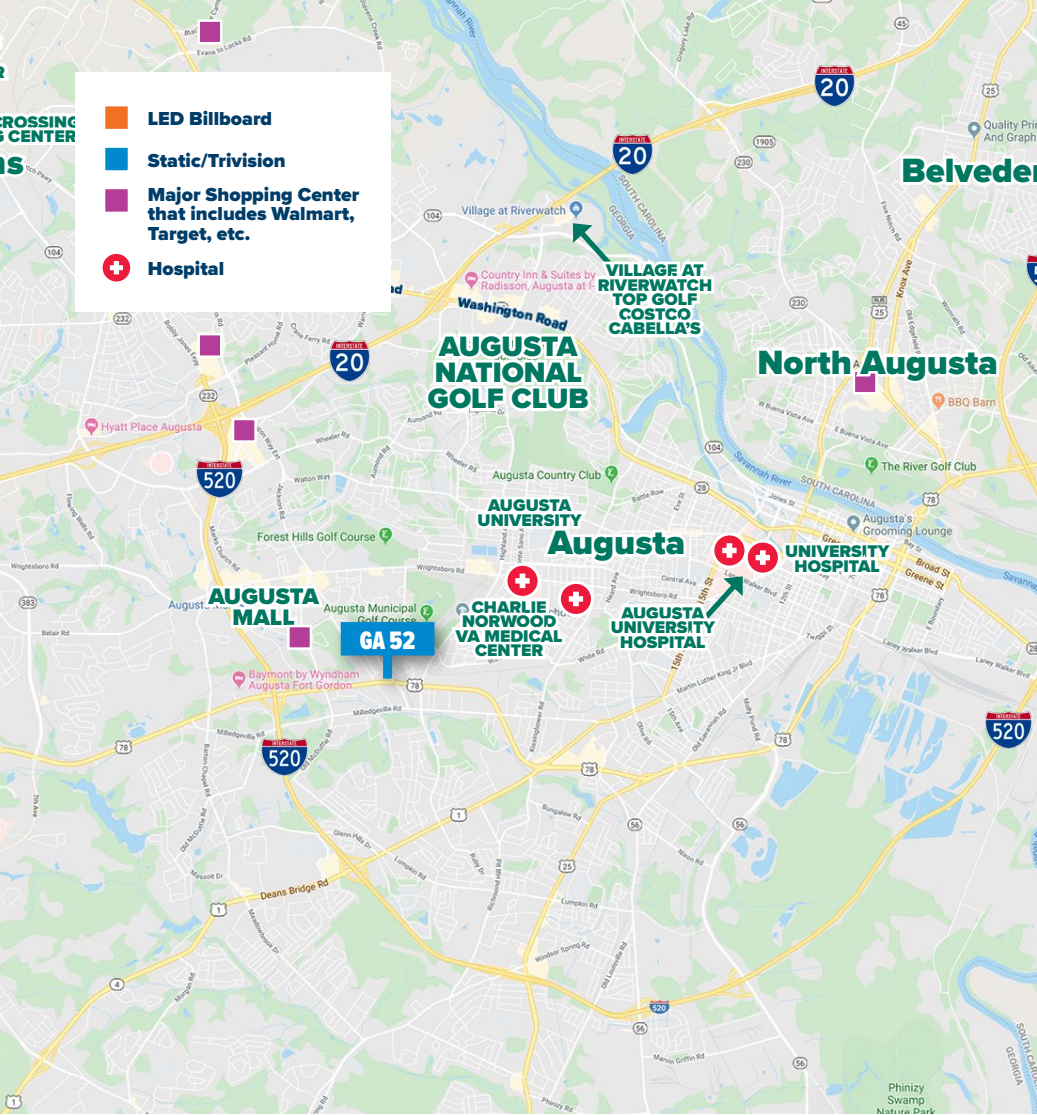

### LOCATION

Augusta, GA

2061 Gordon Hwy. next to  
Malcolm Cunningham  
Chevrolet Westbound

### GPS COORDINATES

LAT 33.452623

LONG -82.055605

**CHRIS WITHERS**  
706.288.4616  
chris@azaleaoutdoor.com  
azaleaoutdoor.com

**BRANDON GARRET**  
706.836.6317  
bwgarrett@azaleaoutdoor.com  
azaleaoutdoor.com

### LOCATION

Augusta, GA

2061 Gordon Hwy. next to  
Malcolm Cunningham  
Chevrolet Eastbound