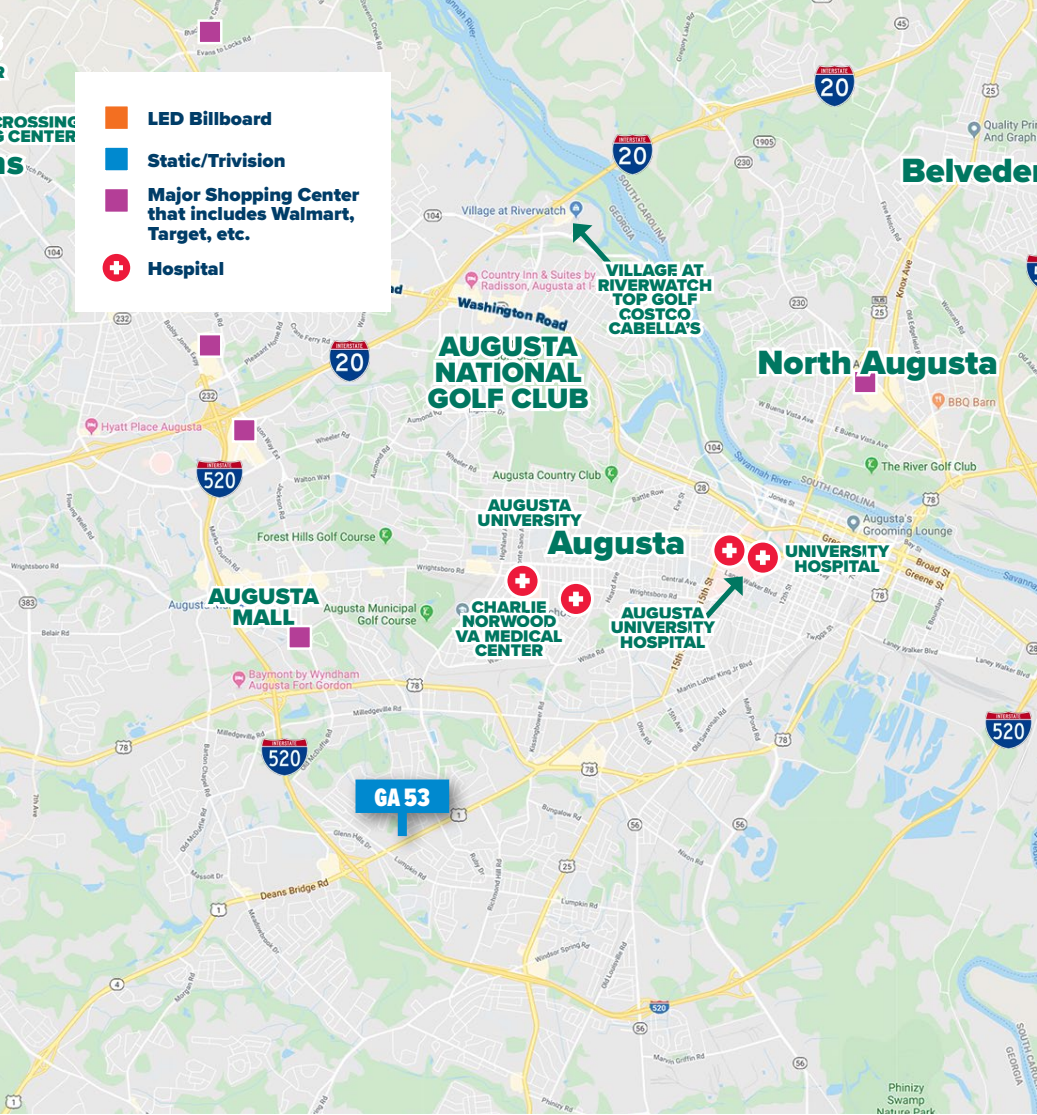

Board #

GA 53

14' X 48'
STATIC BILLBOARD

LOCATION

Augusta, GA

3059 Deans Bridge Rd. just east of Bobby Jones Eastbound

GPS COORDINATES

LAT **33.428389**

LONG **-82.048569**