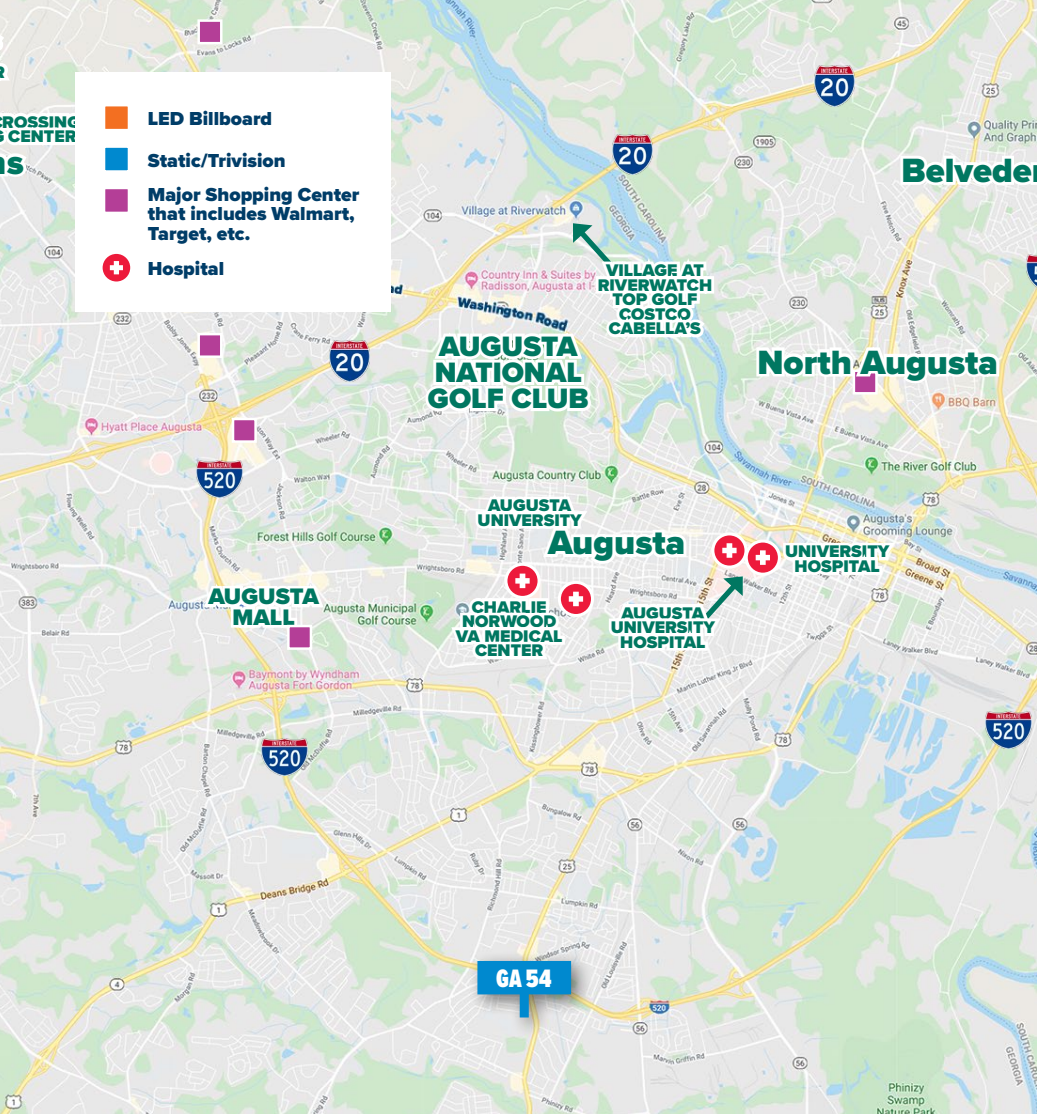

### LOCATION

Augusta, GA

3327 Peach Orchard Rd. 1400'  
south of Bobby Jones Exp.  
Southbound

### GPS COORDINATES

LAT 33.402539

LONG -82.025979

**CHRIS WITHERS**  
706.288.4616  
chris@azaleaoutdoor.com  
azaleaoutdoor.com

**BRANDON GARRET**  
706.836.6317  
bwgarrett@azaleaoutdoor.com  
azaleaoutdoor.com

# GA 54

### LOCATION

Augusta, GA  
 3327 Peach Orchard Rd. 1400'  
 south of Bobby Jones Exp.  
 Northbound