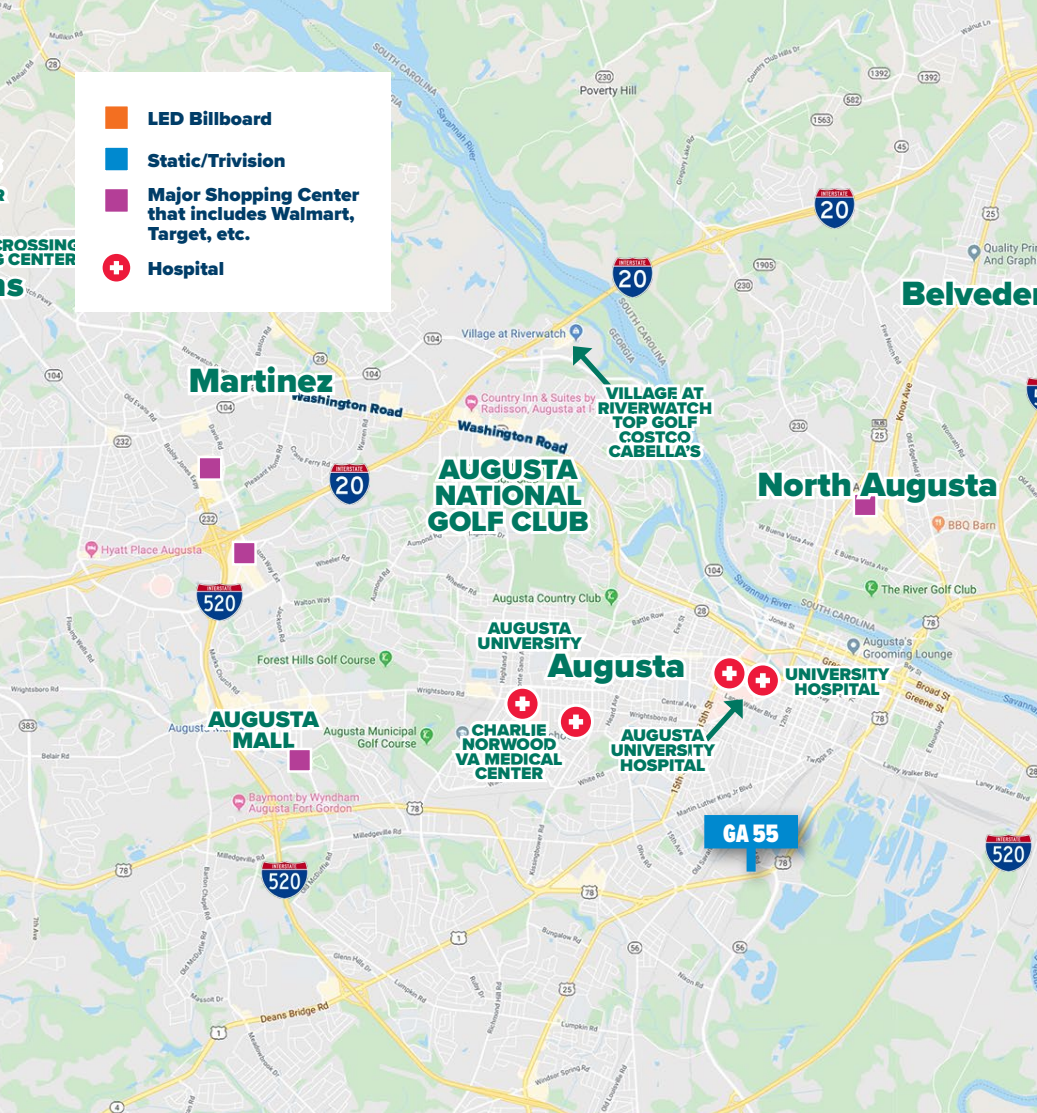

Board #

GA 55

14' X 48' STATIC BILLBOARD

LOCATION

Augusta, GA

1417 Gordon Hwy next to
Smith Tire Westbound

GPS COORDINATES

LAT 33.440973

Board #

GA 55

14' X 48'
STATIC BILLBOARD

LOCATION

Augusta, GA

*1417 Gordon Hwy next to
Smith Tire Eastbound*

GPS COORDINATES

LAT 33.440973