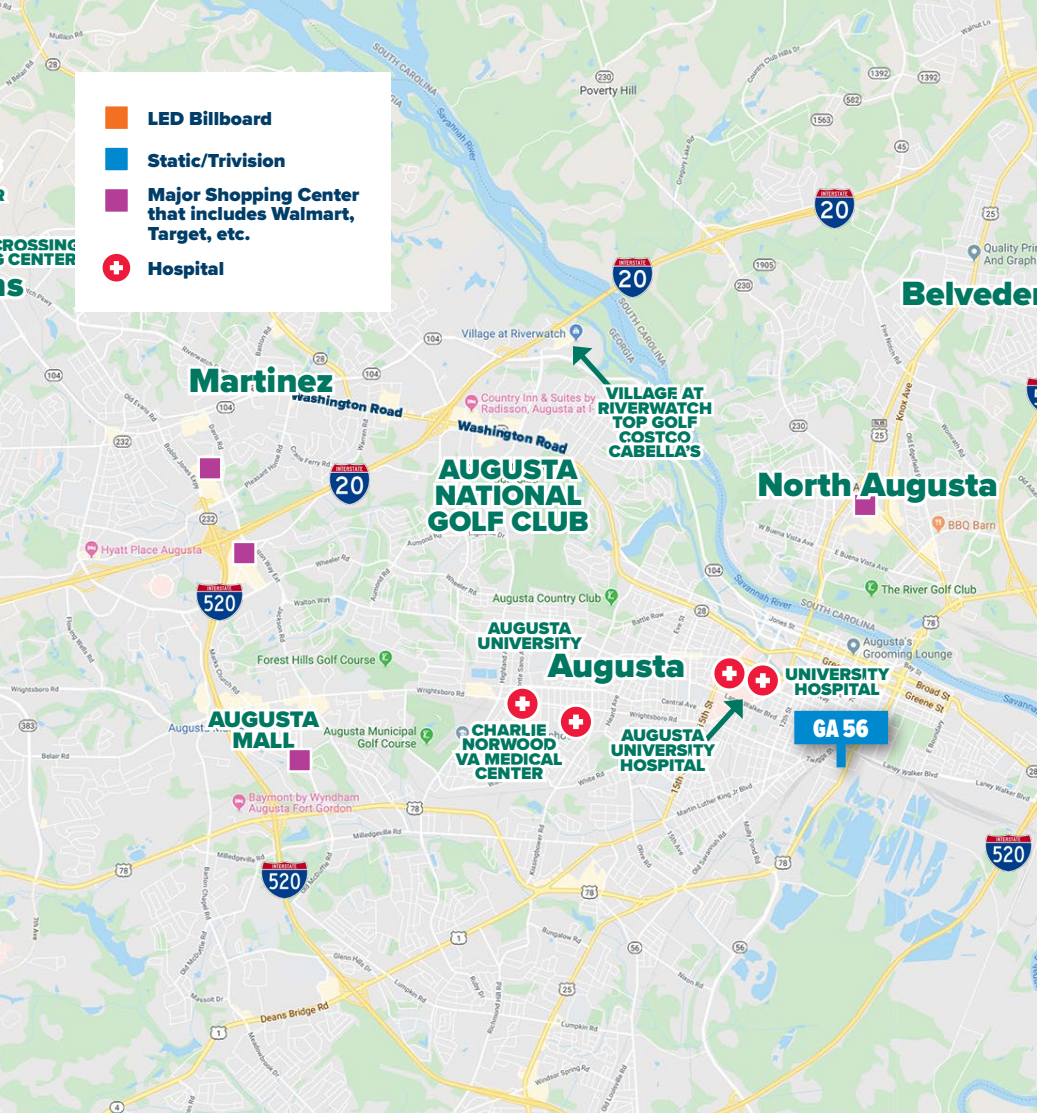

Board #

GA 56

14' X 48' STATIC BILLBOARD

LOCATION

Augusta, GA
1225 Gordon Hwy at
National Ave, E/F
Westbound

GPS COORDINATES

LAT **33.457847**
LONG **-81.967847**

**Advertise Here
706-288-4616**

CHRIS WITHERS
706.288.4616
chris@azaleaoutdoor.com
azaleaoutdoor.com

BRANDON GARRET
706.836.6317
bwgarrett@azaleaoutdoor.com
azaleaoutdoor.com

Board #

GA 56

14' X 48' STATIC BILLBOARD

LOCATION

Augusta, GA
1225 Gordon Hwy at
National Ave, E/F
Eastbound