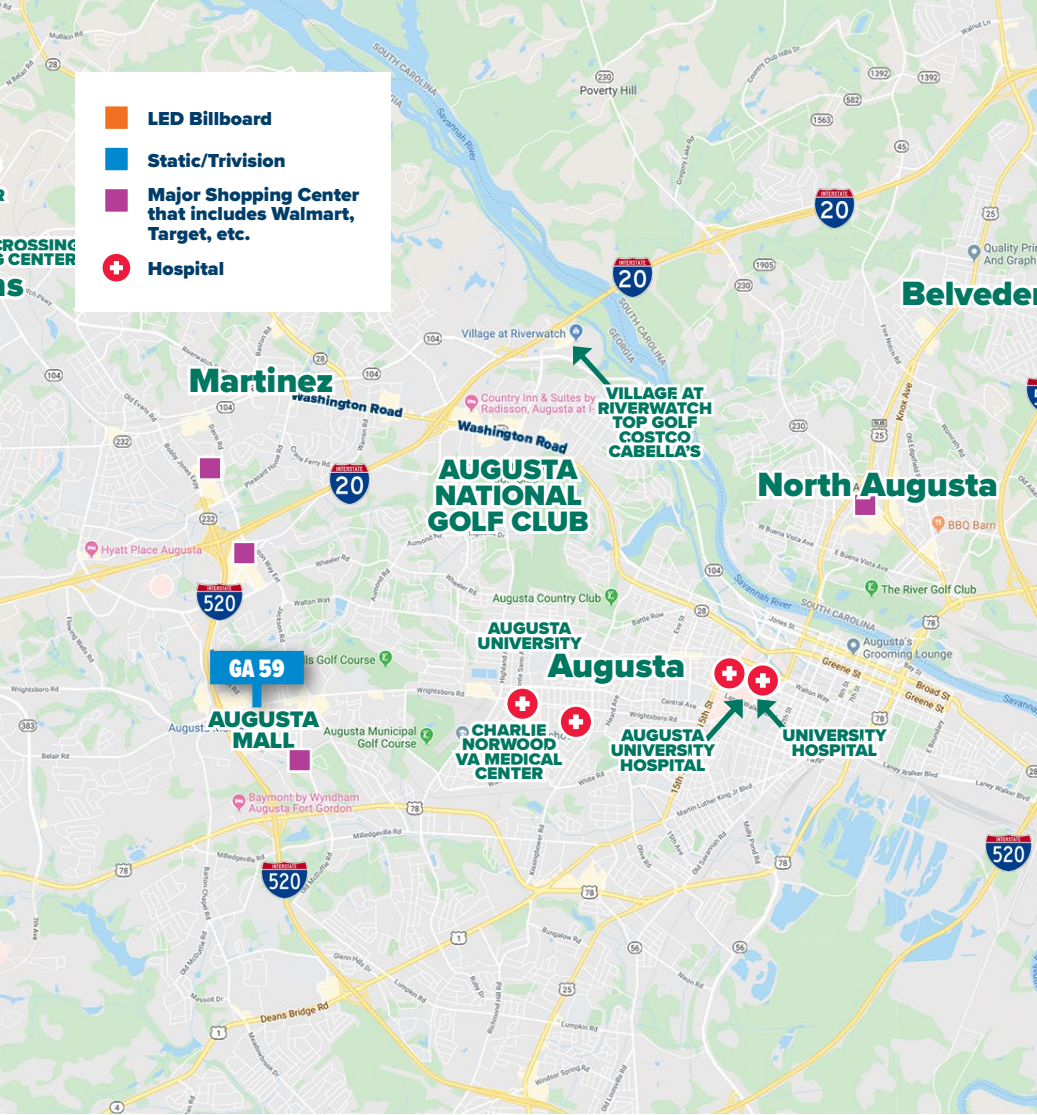

Board #

GA 59

14' X 48'
TRIVISION
BILLBOARD

LOCATION

Augusta, GA
*S/S Wrightsboro Rd at
Augusta Mall*

GPS COORDINATES

LAT **33.467602**

LONG **-82.077848**

CHRIS WITHERS
706.288.4616
chris@azaleaoutdoor.com
azaleaoutdoor.com

BRANDON GARRET
706.836.6317
bwgarrett@azaleaoutdoor.com
azaleaoutdoor.com

Board #

GA 59

**14' X 48'
TRIVISION
BILLBOARD**

LOCATION

Augusta, GA
S/S Wrightsboro Rd at
Augusta Mall