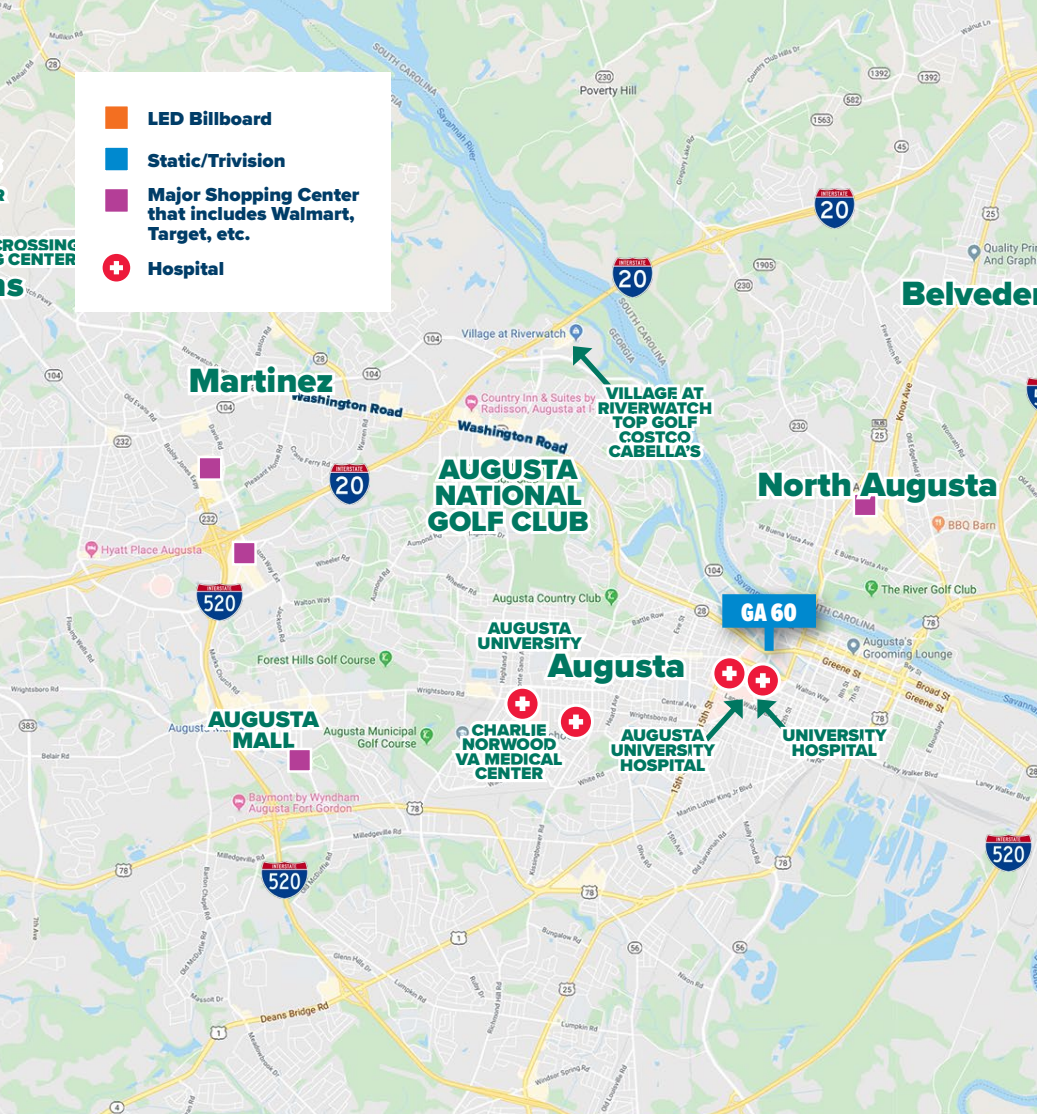

### LOCATION

Augusta, GA  
Greene Street at 14th

### GPS COORDINATES

LAT 33.477409  
LONG -81.978095

### TRAFFIC COUNT

26,950 Weekly

*Photo coming soon ...*

**CHRIS WITHERS**  
706.288.4616  
chris@azaleaoutdoor.com  
azaleaoutdoor.com

**BRANDON GARRET**  
706.836.6317  
bwgarrett@azaleaoutdoor.com  
azaleaoutdoor.com