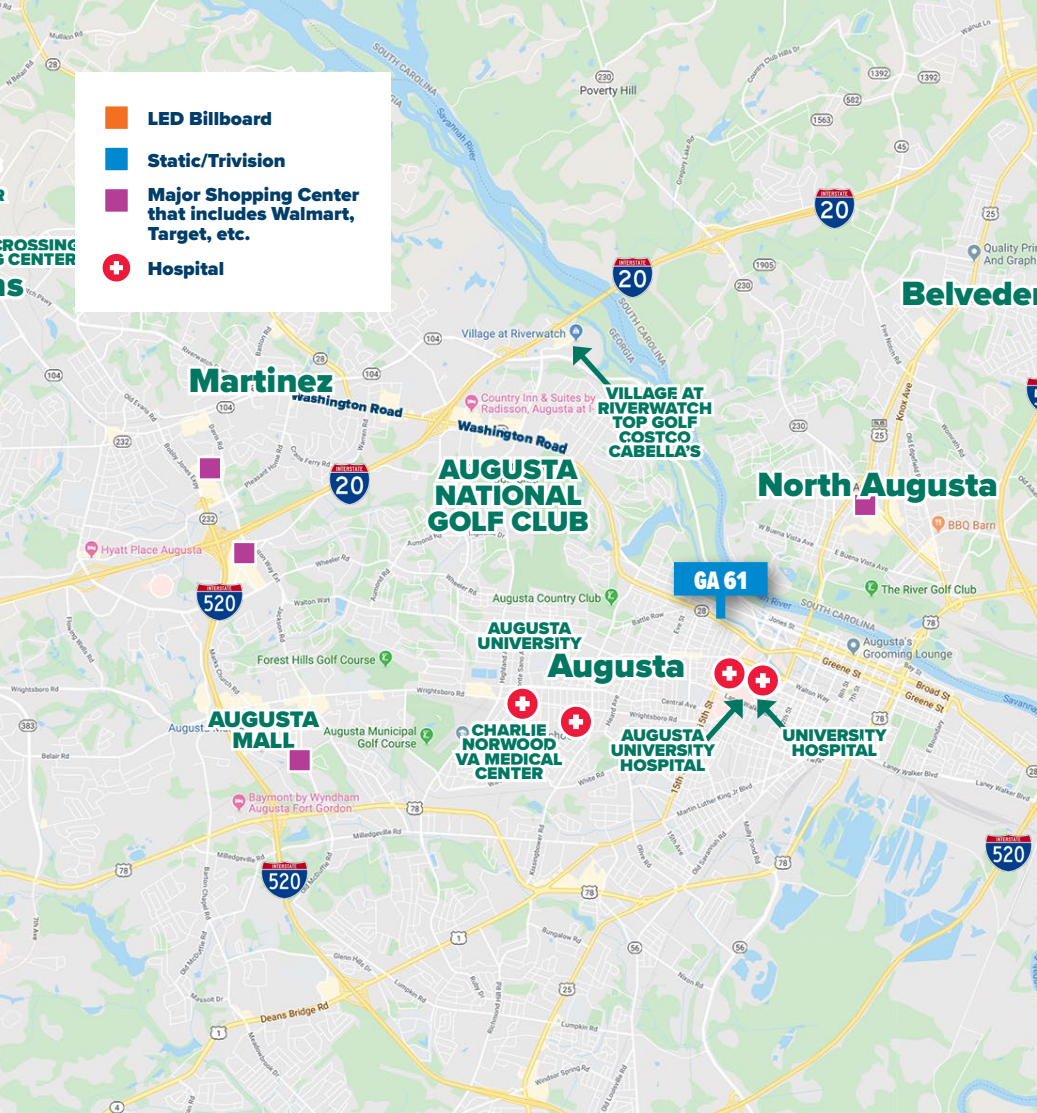

Board #

GA 61

10' X 20' STATIC BILLBOARD

LOCATION

Augusta, GA
Calhoun At Crawford On
Ramp Expressway

GPS COORDINATES

LAT 33.481232
LONG -81.991358

TRAFFIC COUNT

137,900 Weekly