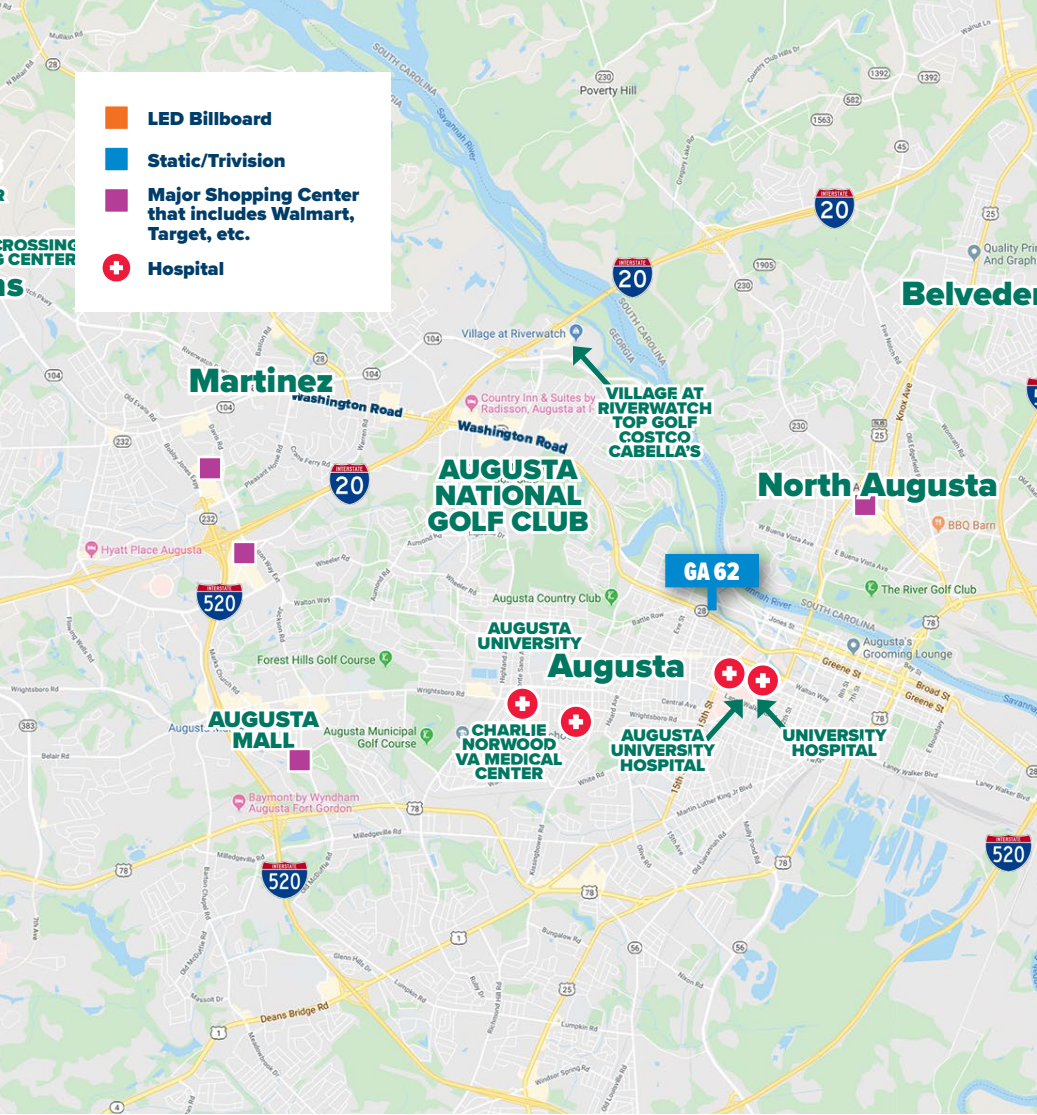

Board #

**GA 62**

**6' X 12'  
STATIC BILLBOARD**

**LOCATION**

Augusta, GA

*Calhoun E/O Crawford Ave*

**GPS COORDINATES**

LAT **33.481065**

LONG **-81.991055**

**TRAFFIC COUNT**

**137,900** Weekly

**CHRIS WITHERS**  
706.288.4616  
chris@azaleaoutdoor.com  
azaleaoutdoor.com

**BRANDON GARRET**  
706.836.6317  
bwgarrett@azaleaoutdoor.com  
azaleaoutdoor.com

Board #

**GA 62**

**6' X 12'  
STATIC BILLBOARD**

**LOCATION**

Augusta, GA  
Calhoun E/O Crawford Ave

**GPS COORDINATES**

LAT 33.481065  
LONG -81.991055

**TRAFFIC COUNT**