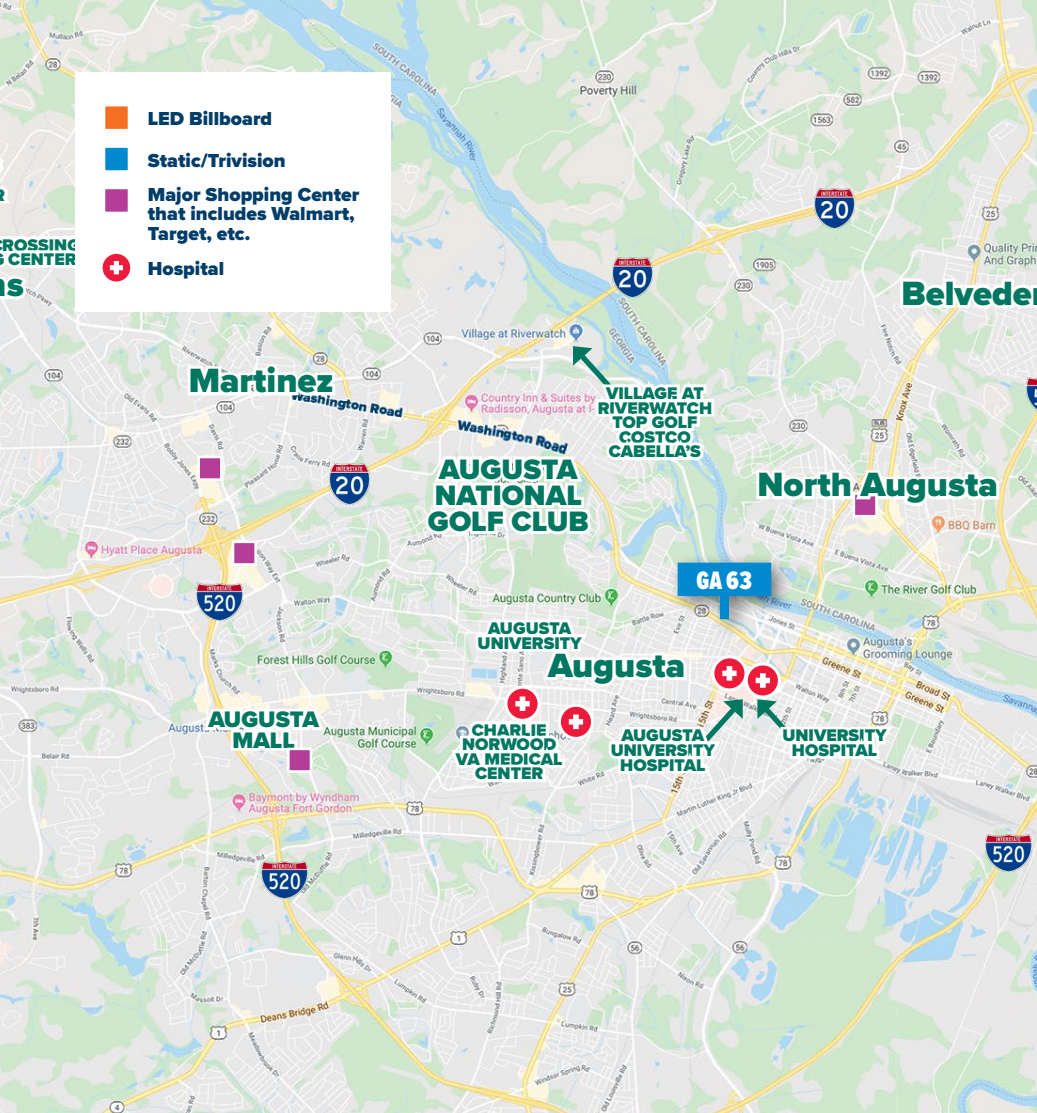

Board #

GA 63

**6' X 12'
STATIC BILLBOARD**

LOCATION

Augusta, GA

N/S Calhoun @ Crawford Exit

GPS COORDINATES

LAT **33.480674**

LONG **-81.989951**

TRAFFIC COUNT

137,900 Weekly

Photo coming soon ...

CHRIS WITHERS
706.288.4616
chris@azaleaoutdoor.com
azaleaoutdoor.com

BRANDON GARRET
706.836.6317
bwgarrett@azaleaoutdoor.com
azaleaoutdoor.com