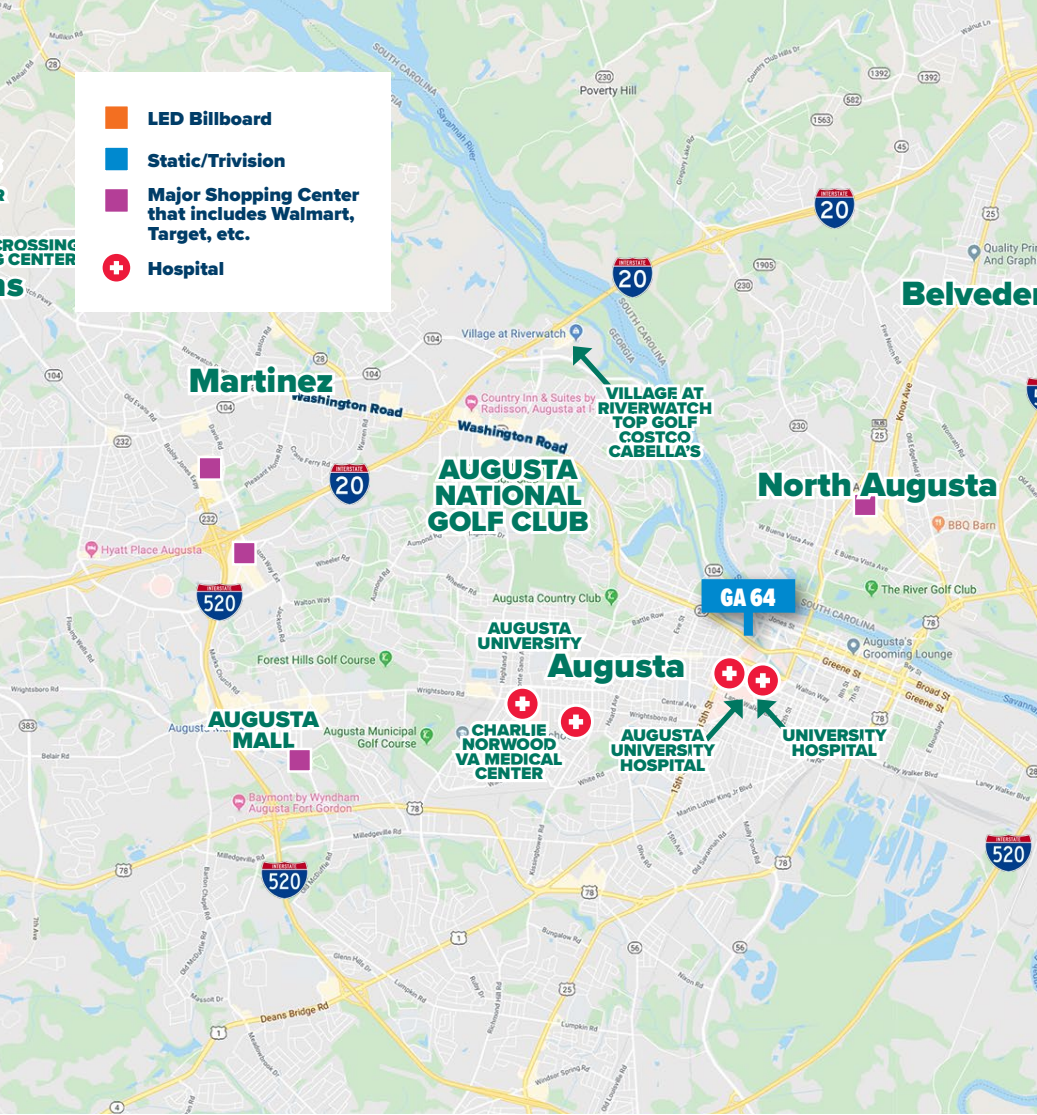

### LOCATION

Augusta, GA  
Calhoun Expressway  
@15th ON Ramp

### GPS COORDINATES

LAT 33.47892  
LONG -81.9862

### TRAFFIC COUNT

91,700 Weekly

*Photo coming soon ...*

**CHRIS WITHERS**  
706.288.4616  
chris@azaleaoutdoor.com  
azaleaoutdoor.com

**BRANDON GARRET**  
706.836.6317  
bwgarrett@azaleaoutdoor.com  
azaleaoutdoor.com