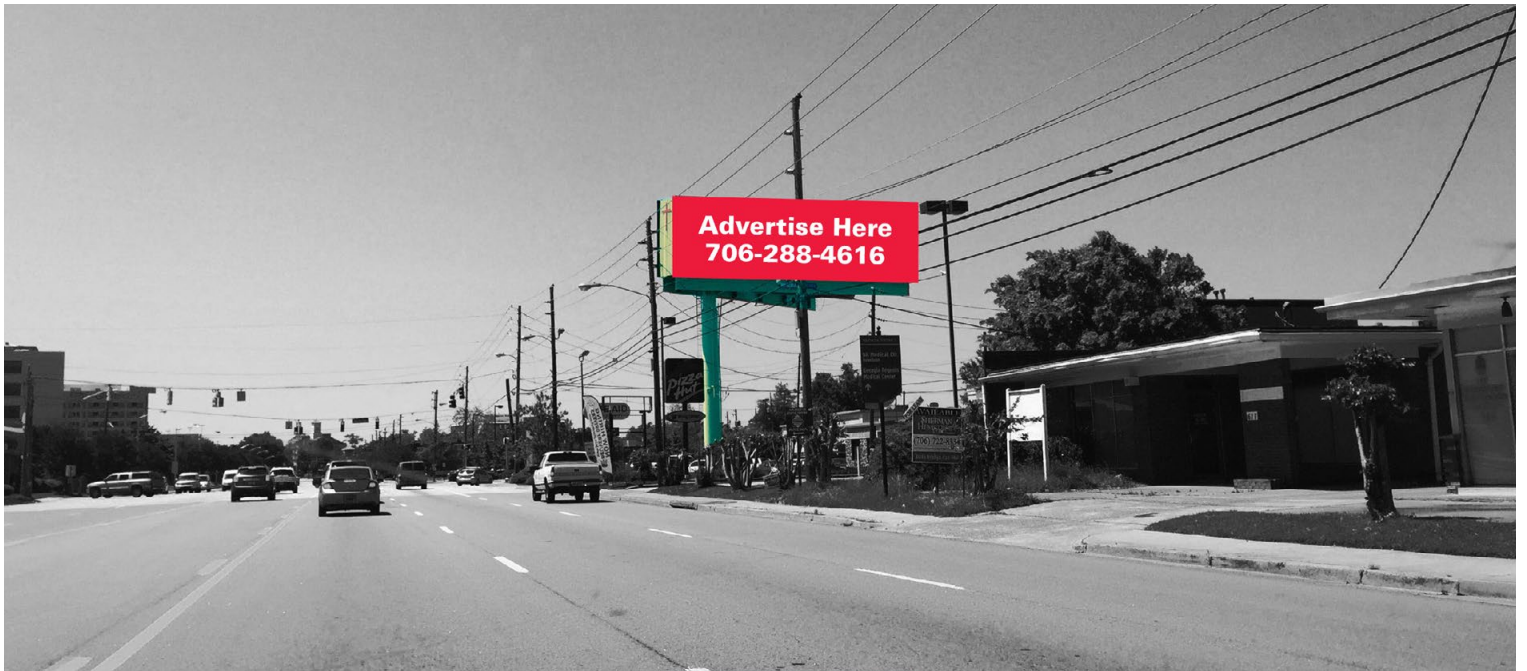

Board #

GA 7

14' X 48' LED BILLBOARD

LOCATION

Augusta, GA

W/S of 15th Street North of Walton Way Facing North

GPS COORDINATES

LAT **33.475651** | LONG **-81.9873**

TRAFFIC COUNT

582,400 - 4 Week

*Scan for
dynamic
street view*

CHRIS WITHERS

706.288.4616

chris@azaleaoutdoor.com

azaleaoutdoor.com

BRANDON GARRET

W/S of 15th Street North of Walton Way Facing South

GPS COORDINATES

LAT **33.475651** | LONG **-81.9873**

TRAFFIC COUNT

582,400 - 4 Week

*Scan for
dynamic
street view*

CHRIS WITHERS

706.288.4616