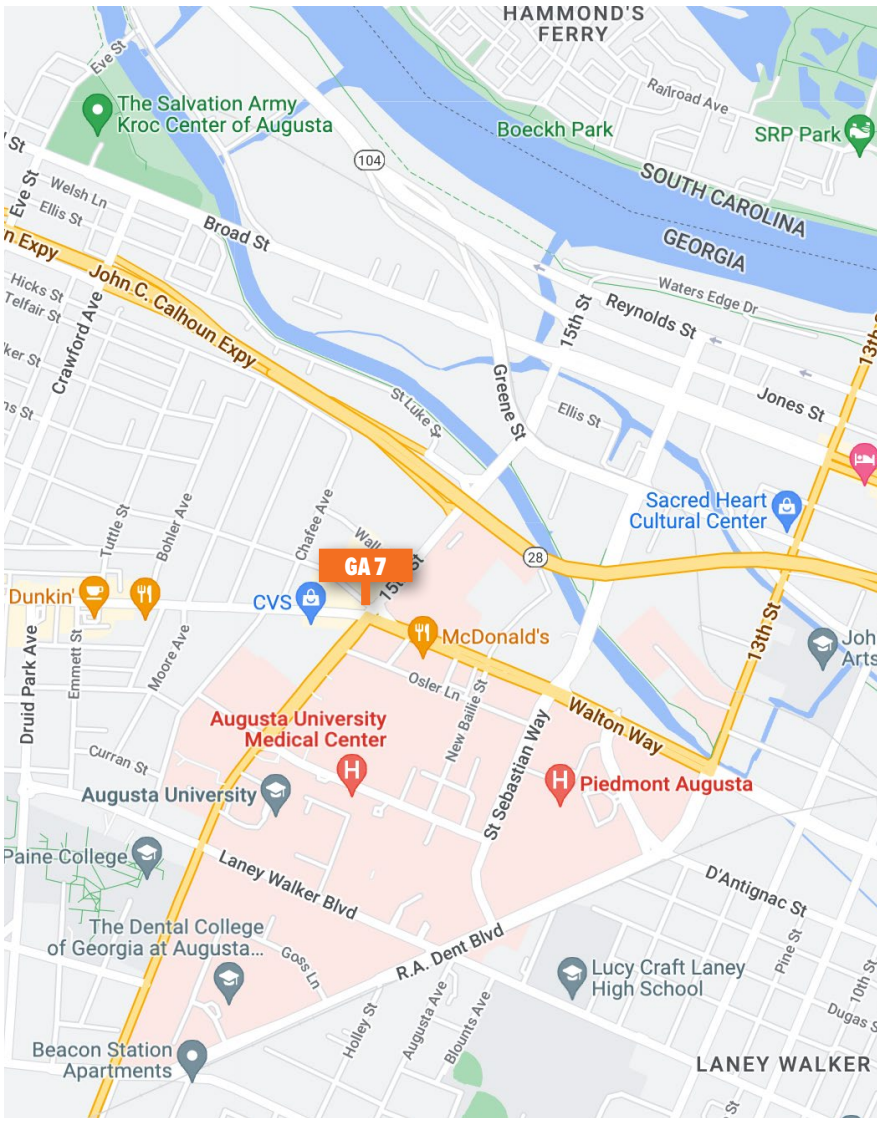

Board #

GA 7

14' X 48'
LED BILLBOARD

LOCATION

Augusta, GA

W/S of 15th Street North of Walton Way Facing South

GPS COORDINATES

LAT **33.475651** | LONG **-81.9873**

TRAFFIC COUNT

582,400 - 4 Week

*Scan for
dynamic
street view*