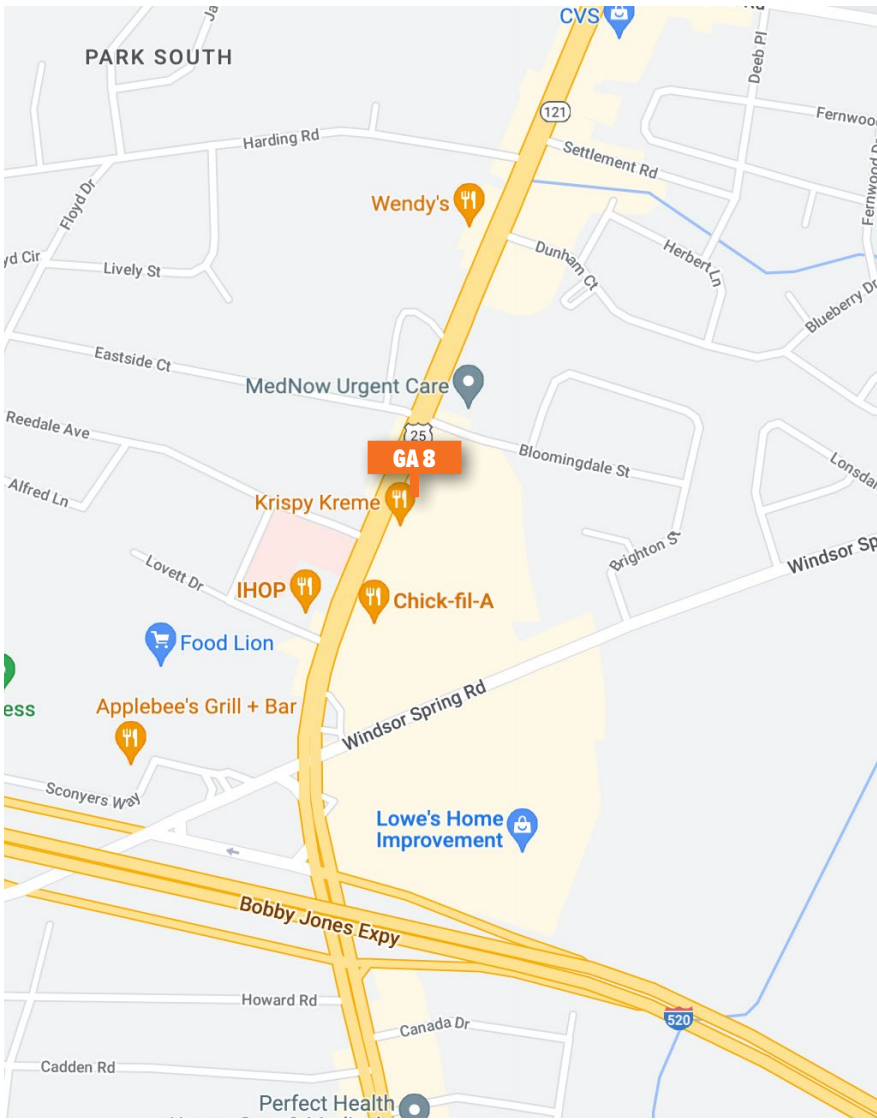

Board #

GA 8

14' X 48' LED BILLBOARD

LOCATION

Augusta, GA

*E/S of Peach Orchard Rd. North of
Windsor Springs Rd. Facing South*

GPS COORDINATES

LAT **33.411383** | LONG **-82.025814**

TRAFFIC COUNT

750,400 - 4 Week

*Scan for
dynamic
street view*

CHRIS WITHERS

706.288.4616

chris@azaleaoutdoor.com

azaleaoutdoor.com

BRANDON GARRET

706.836.6317

bwgarrett@azaleaoutdoor.com

azaleaoutdoor.com