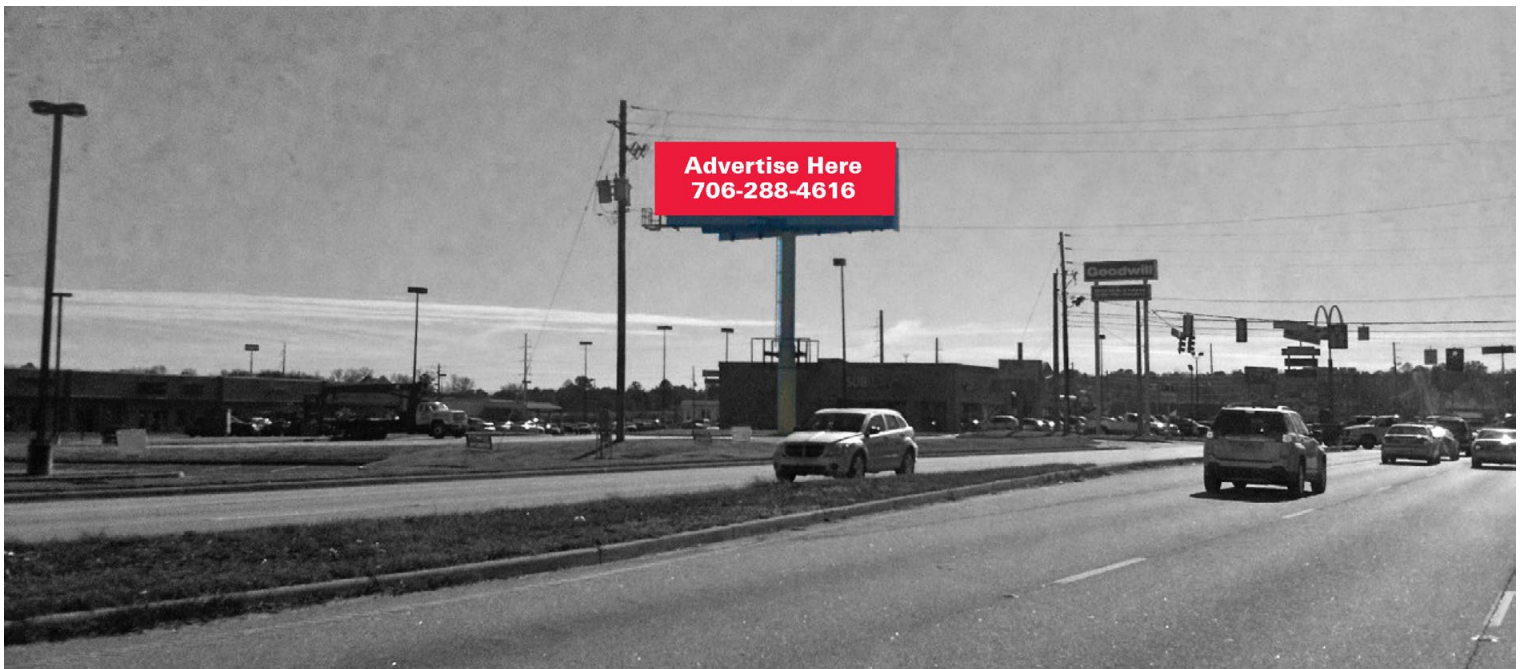

Board #

GA 8

14' X 48' STATIC BILLBOARD

LOCATION

Augusta, GA

*E/S of Peach Orchard Rd. North of
Windsor Springs Rd. Facing North*

GPS COORDINATES

LAT **33.411383** | LONG **-82.025814**

TRAFFIC COUNT

750,400 - 4 Week

*Scan for
dynamic
street view*

CHRIS WITHERS

706.288.4616

chris@azaleaoutdoor.com

azaleaoutdoor.com

BRANDON GARRET

*E/S of Peach Orchard Rd. North of
Windsor Springs Rd. Facing South*

GPS COORDINATES

LAT **33.411383** | LONG **-82.025814**

TRAFFIC COUNT

750,400 - 4 Week

*Scan for
dynamic
street view*

CHRIS WITHERS

706.288.4616