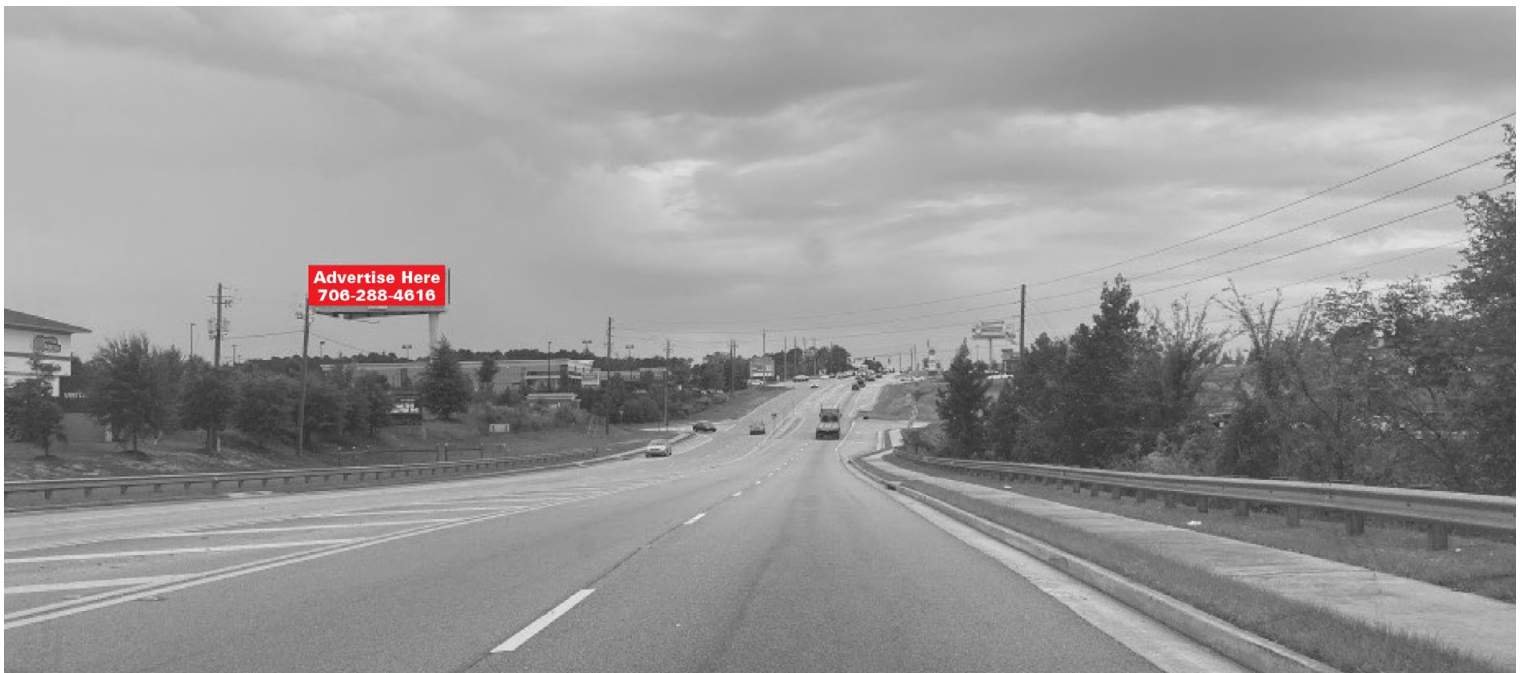

Augusta, GA

E/S of Lewiston Road South of I-20

Facing North

GPS COORDINATES

LAT **33.481169** | LONG **-82.198257**

TRAFFIC COUNT

750,400 - 4 Week

*Scan for
dynamic
street view*