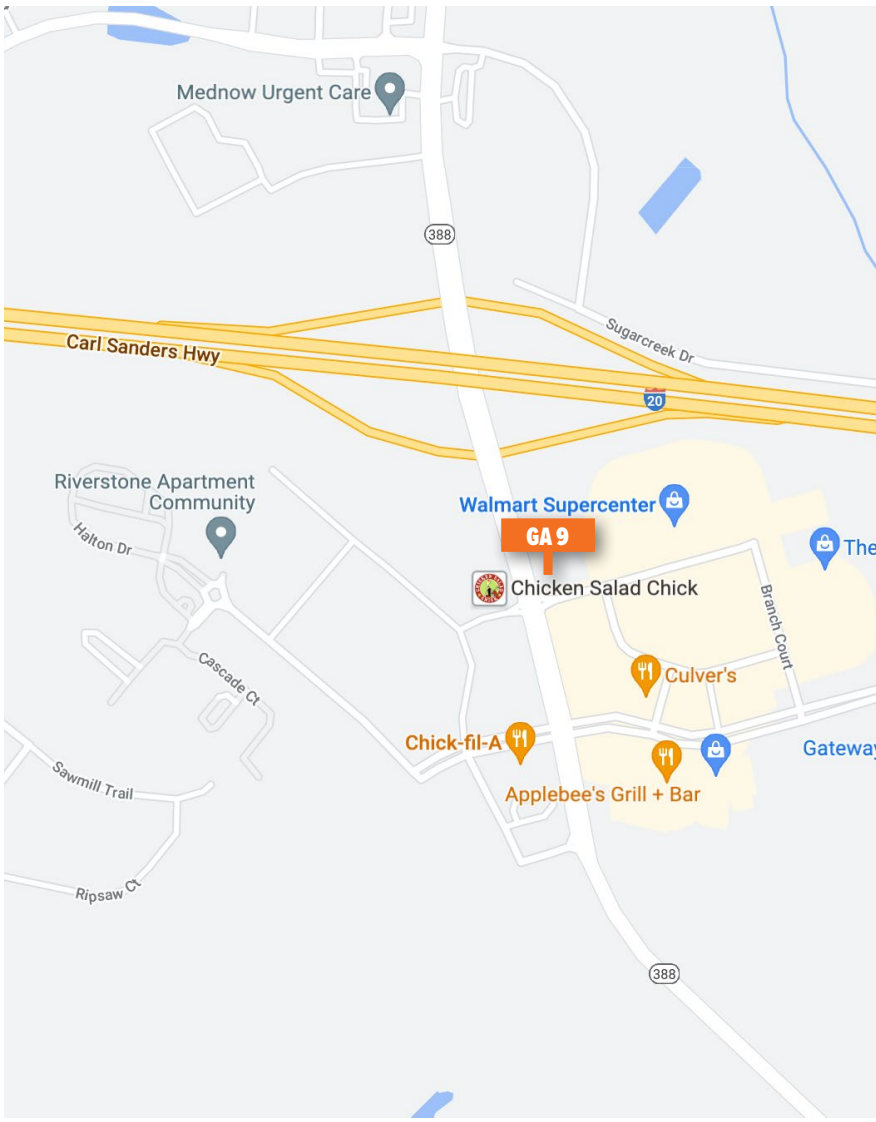

Board #

GA 9

14' X 48' LED BILLBOARD

LOCATION

Augusta, GA

E/S of Lewiston Road South of I-20

Facing North

GPS COORDINATES

LAT **33.481169** | LONG **-82.198257**

TRAFFIC COUNT

750,400 - 4 Week

*Scan for
dynamic
street view*

CHRIS WITHERS

706.288.4616

chris@azaleaoutdoor.com

azaleaoutdoor.com

BRANDON GARRET

706.836.6317

bwgarrett@azaleaoutdoor.com

azaleaoutdoor.com