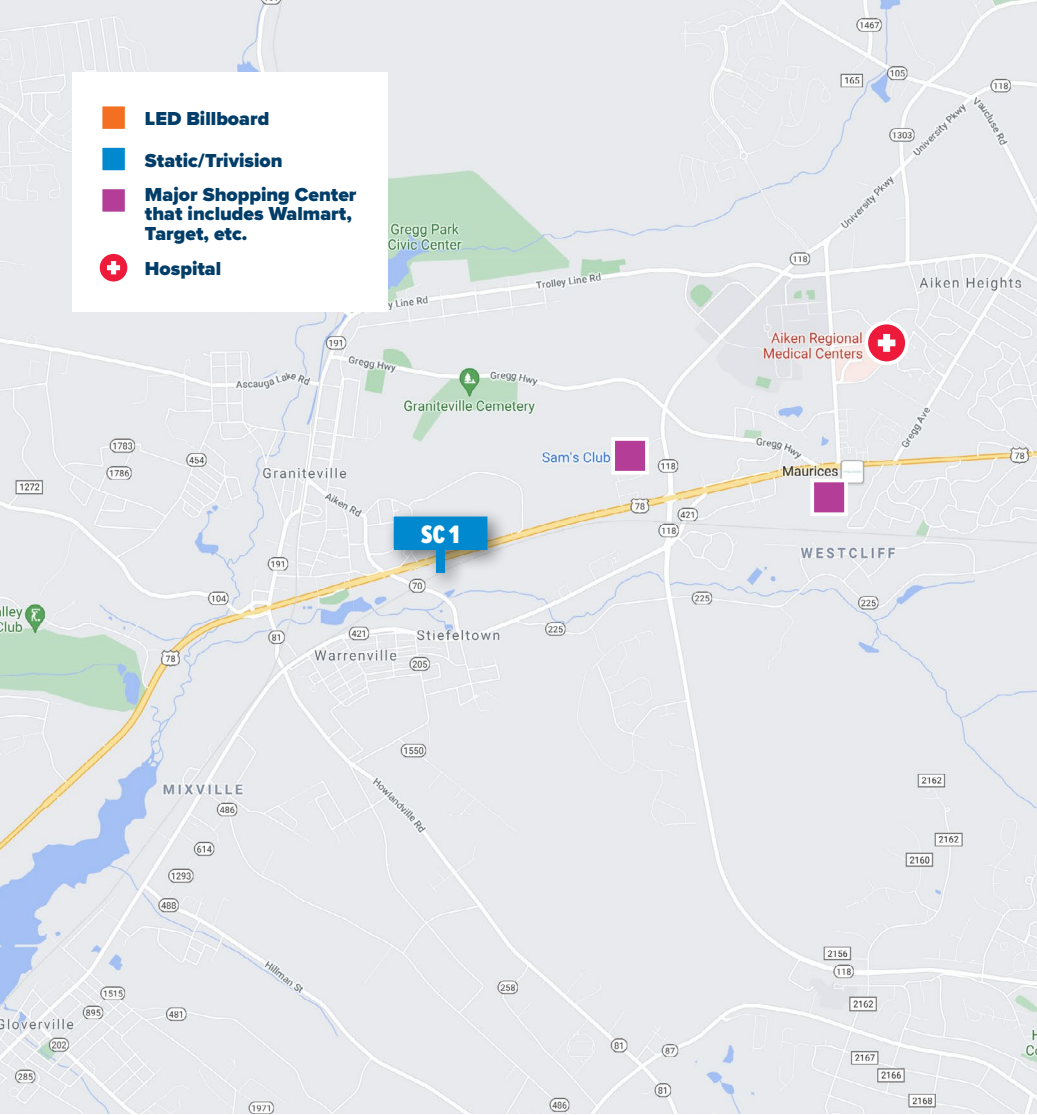

Board #

SC 1

10' X 32' STATIC BILLBOARDS

LOCATION

Aiken, SC

*S/S of Aiken/Augusta Hwy 1
Mile West of Robert M Bell
Parkway*

GPS COORDINATES

LAT **33.558030**

Board #

SC 1

10' X 32'
STATIC BILLBOARDS

LOCATION

Aiken, SC
*S/S of Aiken/Augusta Hwy 1
Mile West of Robert M Bell
Parkway*

GPS COORDINATES

LAT **33.558030**
LONG **-81.794294**

TRAFFIC COUNT