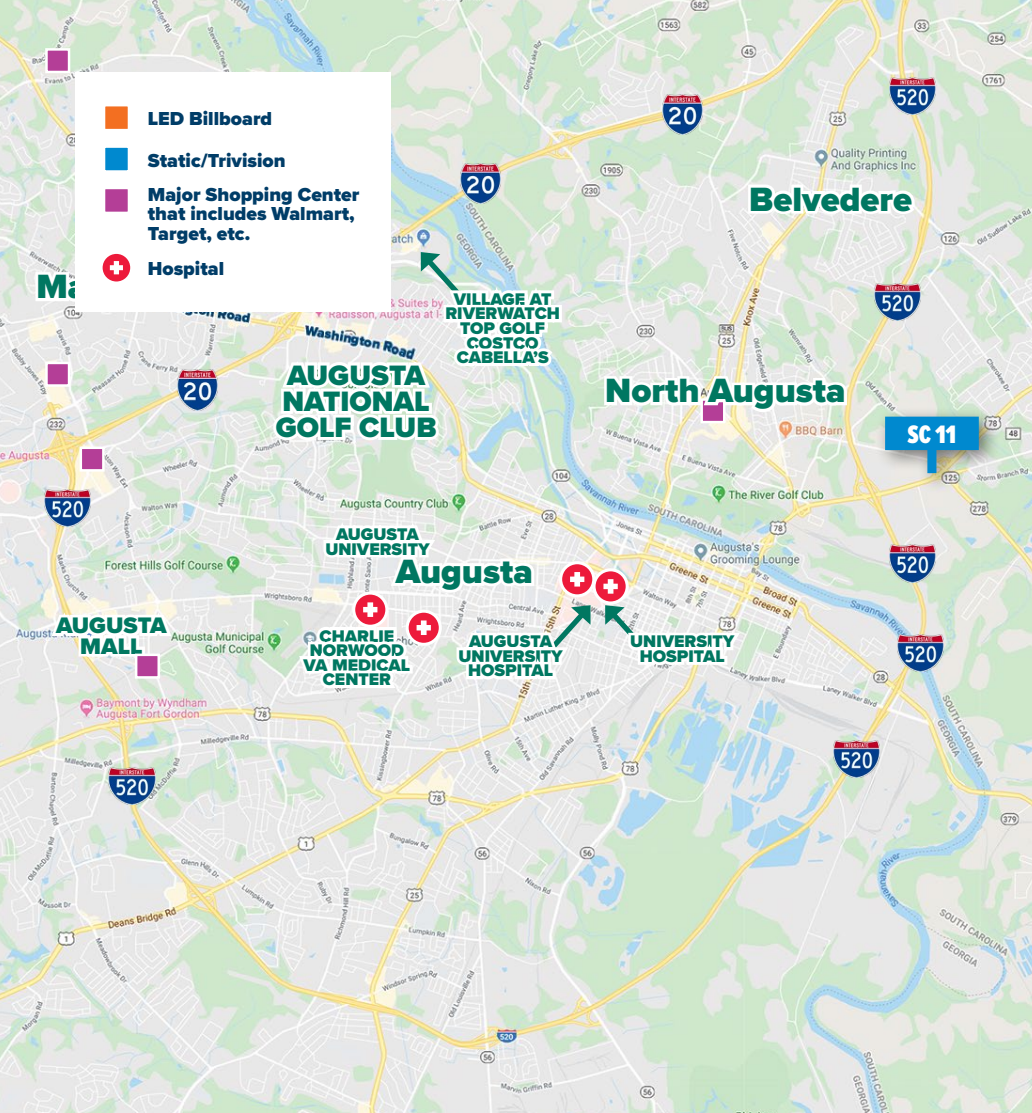

Board #

SC 11

10'6" X 36' STATIC BILLBOARD

LOCATION

North Augusta, SC
Jefferson Davis Hwy. 700 ft.
east of I-520 Eastbound

GPS COORDINATES

LAT **33.486701**
LONG **-81.930609**

TRAFFIC COUNT

20,500 Daily
143,500 Weekly

Advertise Here
706-288-4616

CHRIS WITHERS
706.288.4616
chris@azaleaoutdoor.com
azaleaoutdoor.com

BRANDON GARRET
706.836.6317
bwgarrett@azaleaoutdoor.com
azaleaoutdoor.com