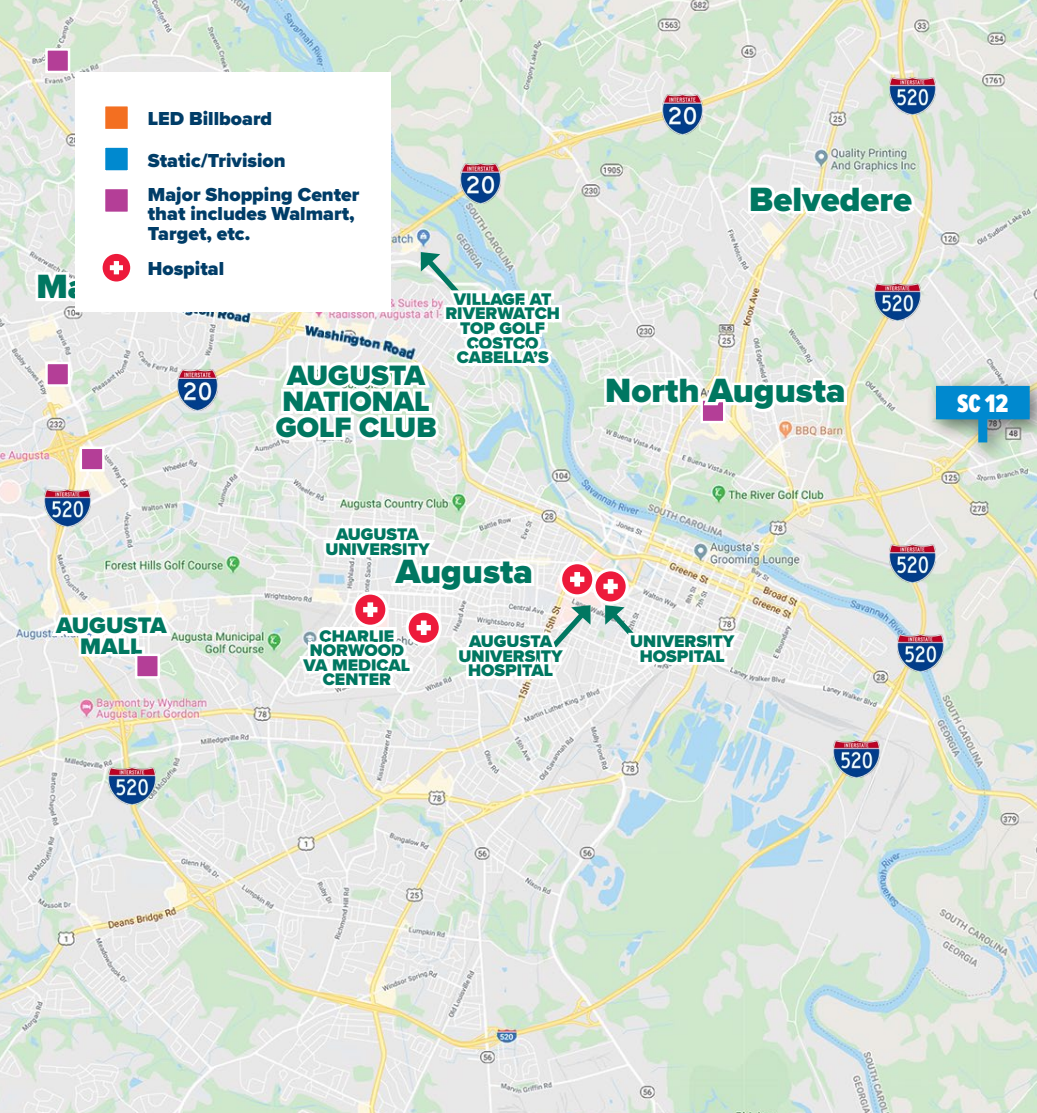

### LOCATION

North Augusta, SC  
4871 Jefferson Davis Hwy.  
just east of Atomic Rd.  
Westbound

### GPS COORDINATES

LAT 33.497034  
LONG -81.911427

### TRAFFIC COUNT

20,600 Daily  
144,200 Weekly

**Advertise Here**  
706-288-4616

**CHRIS WITHERS**  
706.288.4616  
chris@azaleaoutdoor.com  
azaleaoutdoor.com

**BRANDON GARRET**  
706.836.6317  
bwgarrett@azaleaoutdoor.com  
azaleaoutdoor.com

### LOCATION

North Augusta, SC  
4871 Jefferson Davis Hwy. just east of Atomic Rd.  
Eastbound