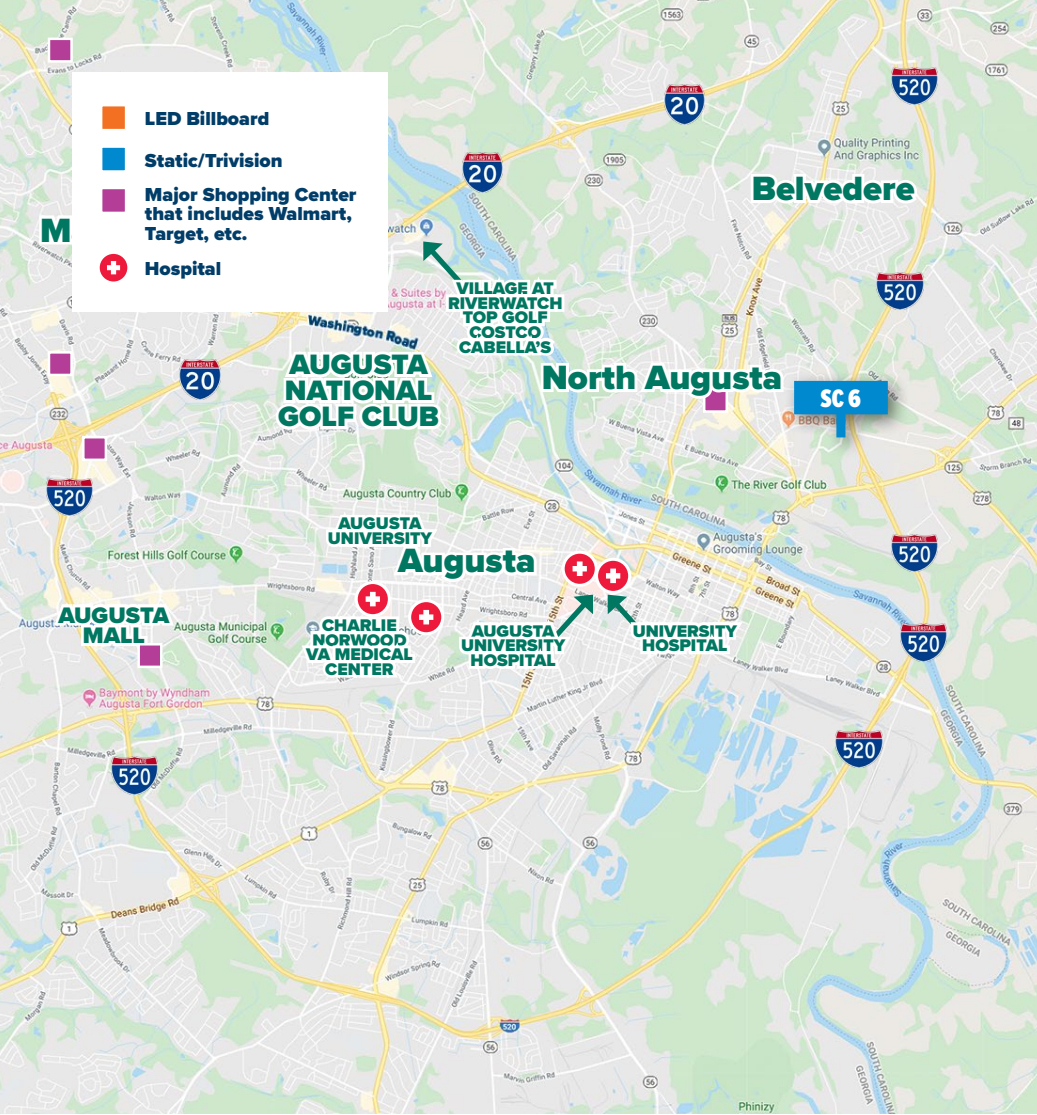

Board #

SC 6

**12' X 24'
STATIC BILLBOARD**

LOCATION

North Augusta, SC
Atomic Rd at Carolina Springs Westbound

GPS COORDINATES

LAT **33.4941667**
LONG **-81.94000**

**Advertise Here
706-288-4616**

CHRIS WITHERS
706.288.4616
chris@azaleaoutdoor.com
azaleaoutdoor.com

BRANDON GARRET
706.836.6317
bwgarrett@azaleaoutdoor.com
azaleaoutdoor.com

- LED Billboard
- Static/Trivision
- Major Shopping Center that includes Walmart, Target, etc.
- + Hospital

Board #

SC 6

12' X 24' STATIC BILLBOARD

LOCATION

North Augusta, SC
Atomic Rd at Carolina Springs Eastbound

GPS COORDINATES

LAT **33.4941667**
 LONG **-81.94000**

Advertise Here
706-288-4616