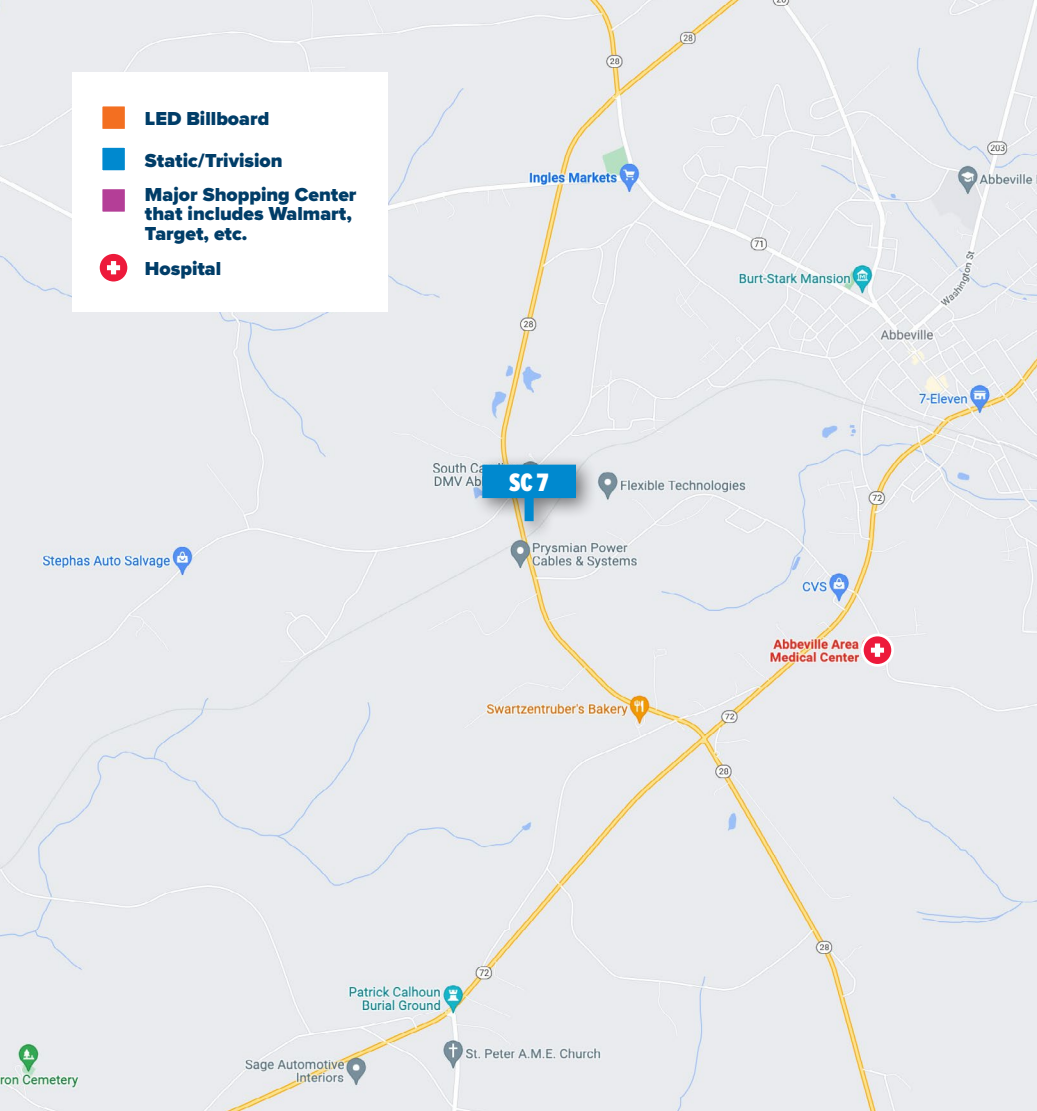

- LED Billboard
- Static/Trivision
- Major Shopping Center that includes Walmart, Target, etc.
- + Hospital

Board #

SC 7

10'6" X 26' STATIC BILLBOARD

LOCATION

Abbeville, SC
E/S Hwy. 28 South at
Haigler Street
Southbound

- LED Billboard
- Static/Trivision
- Major Shopping Center that includes Walmart, Target, etc.
- + Hospital

Board #

SC 7

10'6" X 26' STATIC BILLBOARD

LOCATION

Abbeville, SC
E/S Hwy. 28 South at
Haigler Street
Northbound