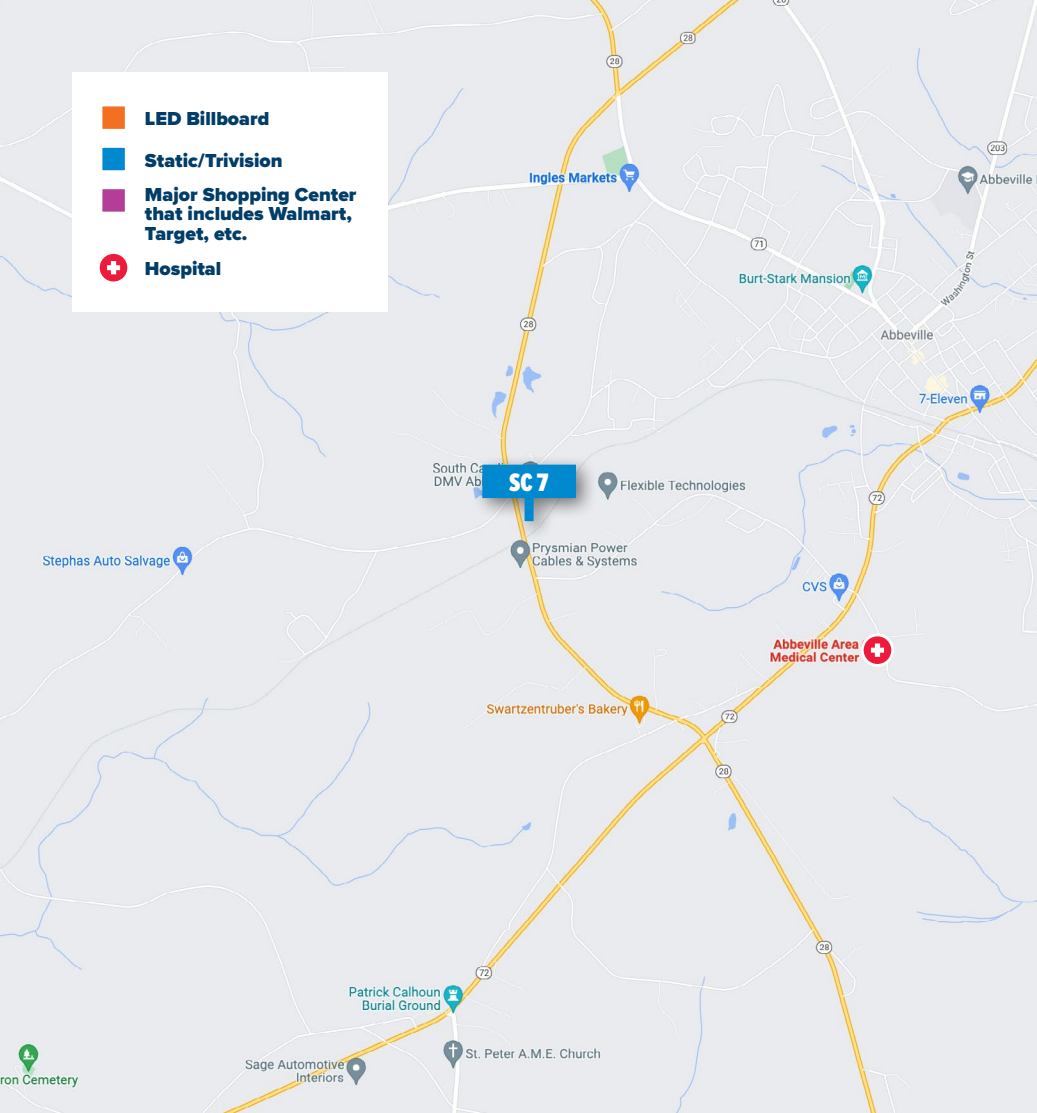

- LED Billboard
- Static/Trivision
- Major Shopping Center that includes Walmart, Target, etc.
- + Hospital

Board #

SC 7

10'6" X 26' STATIC BILLBOARD

LOCATION

Abbeville, SC
E/S Hwy. 28 South at
Haigler Street
Southbound

- LED Billboard
- Static/Trivision
- Major Shopping Center that includes Walmart, Target, etc.
- + Hospital

Board #

SC 7

10'6" X 26' STATIC BILLBOARD

LOCATION

Abbeville, SC
E/S Hwy. 28 South at
Haigler Street
Northbound