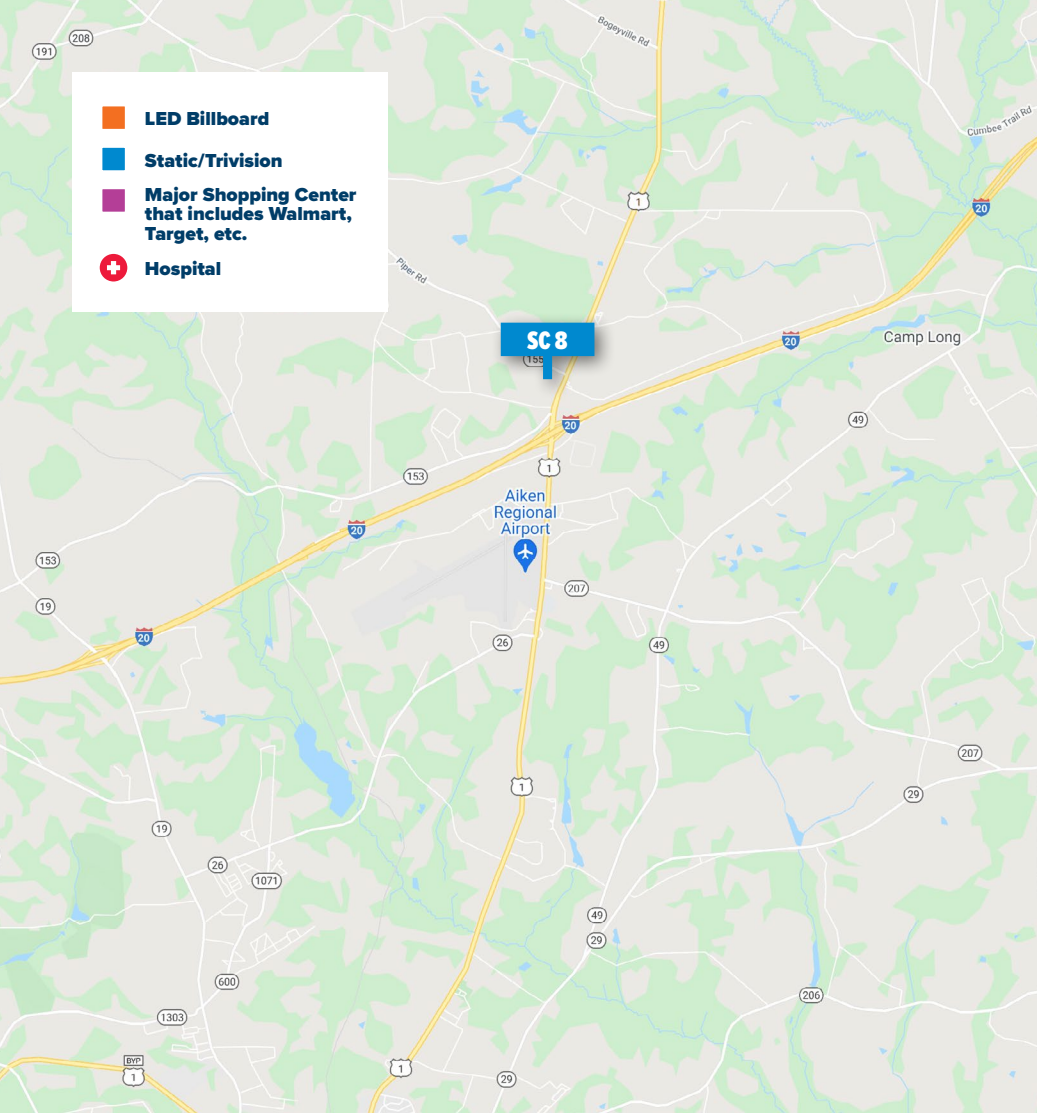

Board #

SC 8

8' X 17'6" STATIC BILLBOARD

LOCATION

Aiken, SC

W/S Columbia Hwy (US1) N/O

I-20 Northbound

GPS COORDINATES

LAT **33.672896**

LONG **-81.672403**