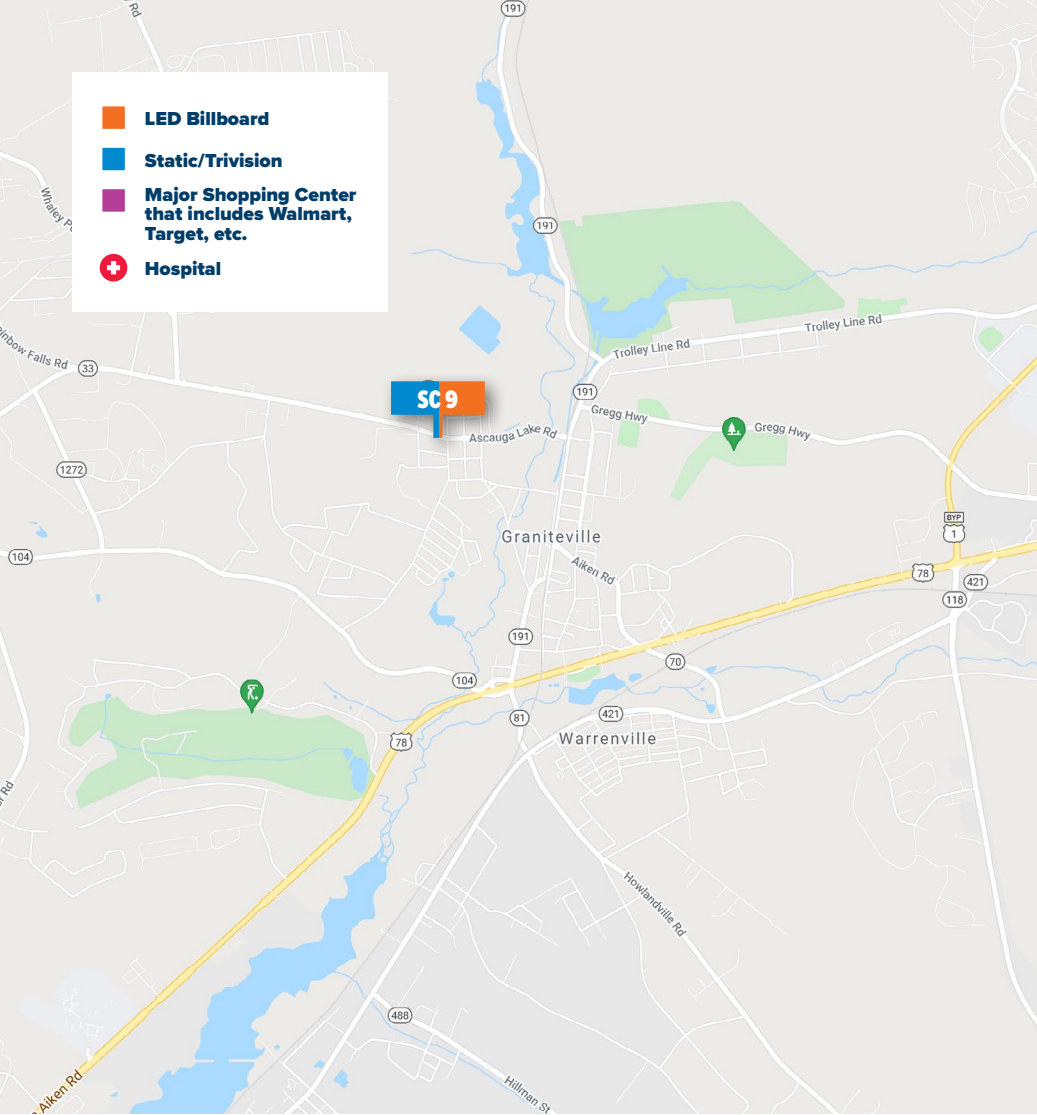

Board #

SC 9

8' X 17'6" DIGITAL BILLBOARD

LOCATION

Graniteville, SC
208 Ascauga Lake Rd.
Eastbound

GPS COORDINATES

LAT **33.5691667**

LONG **-81.8161111**

TRAFFIC COUNT

10,500 Daily

73,500 Weekly