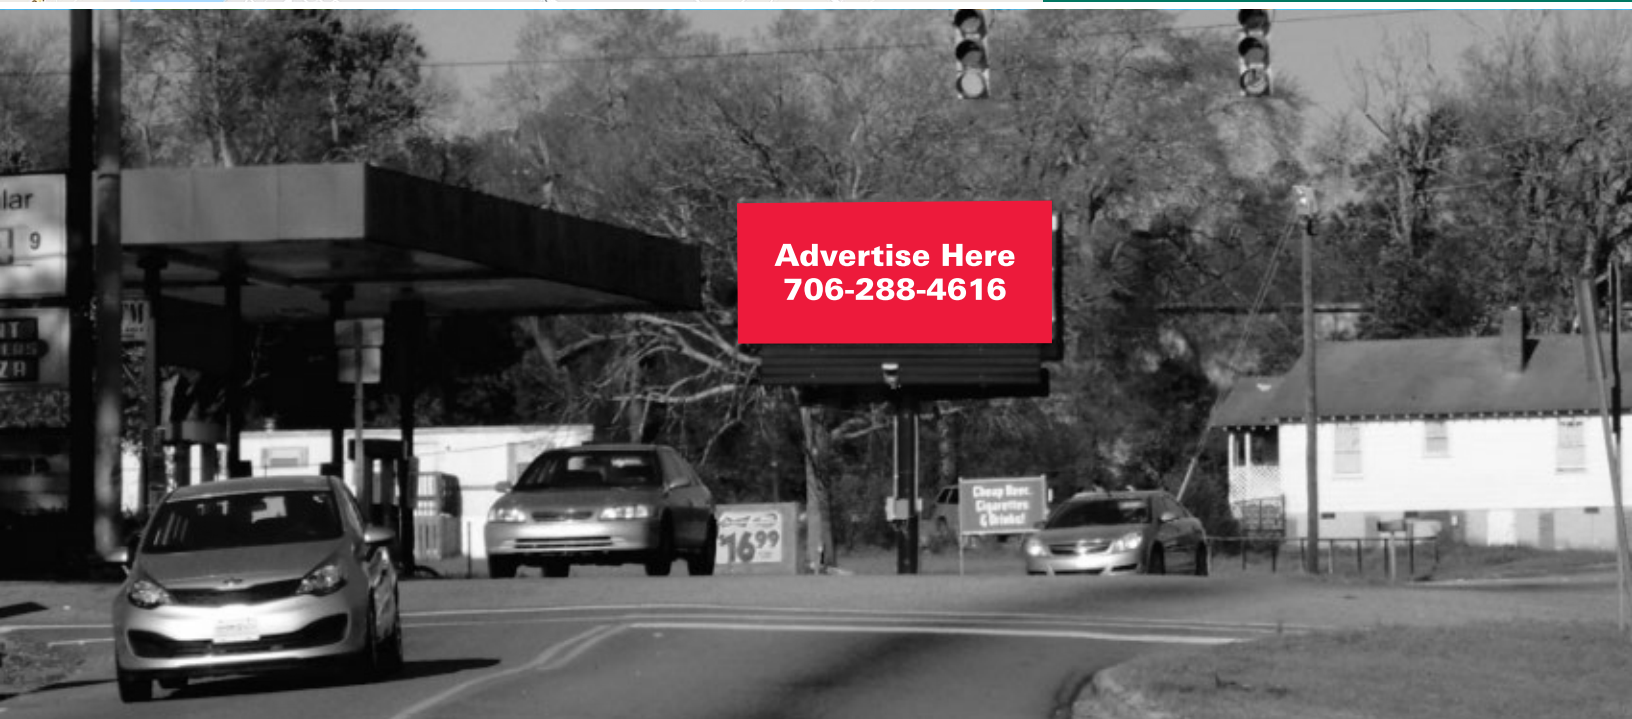

TRAFFIC COUNT

10,500 Daily
73,500 Weekly