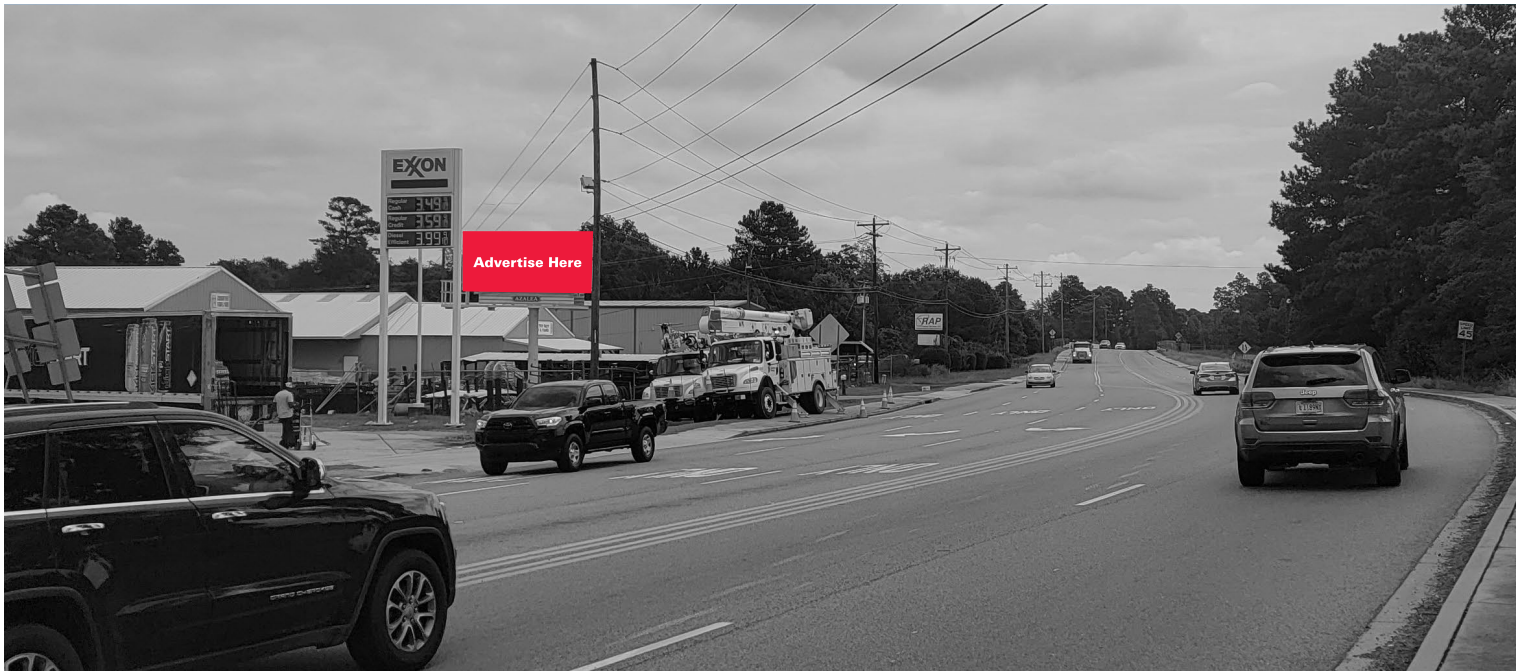

GPS COORDINATES

LAT **33.556933** | LONG **-81.931958**

*Scan for
dynamic
street view*

706.823.3740
azaleaoutdoor.com