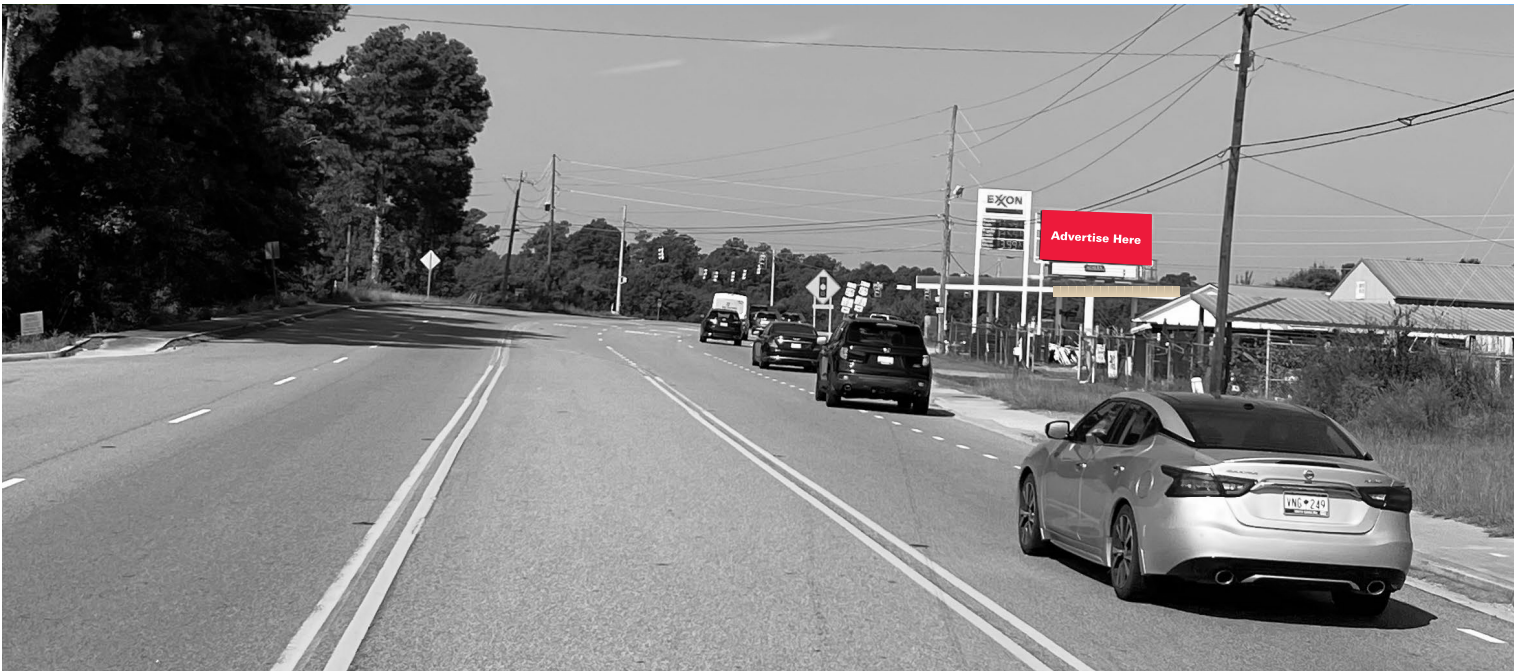

### GPS COORDINATES

LAT **33.556933** | LONG **-81.931958**

Scan for  
dynamic  
street view

706.823.3740  
[azaleaoutdoor.com](http://azaleaoutdoor.com)