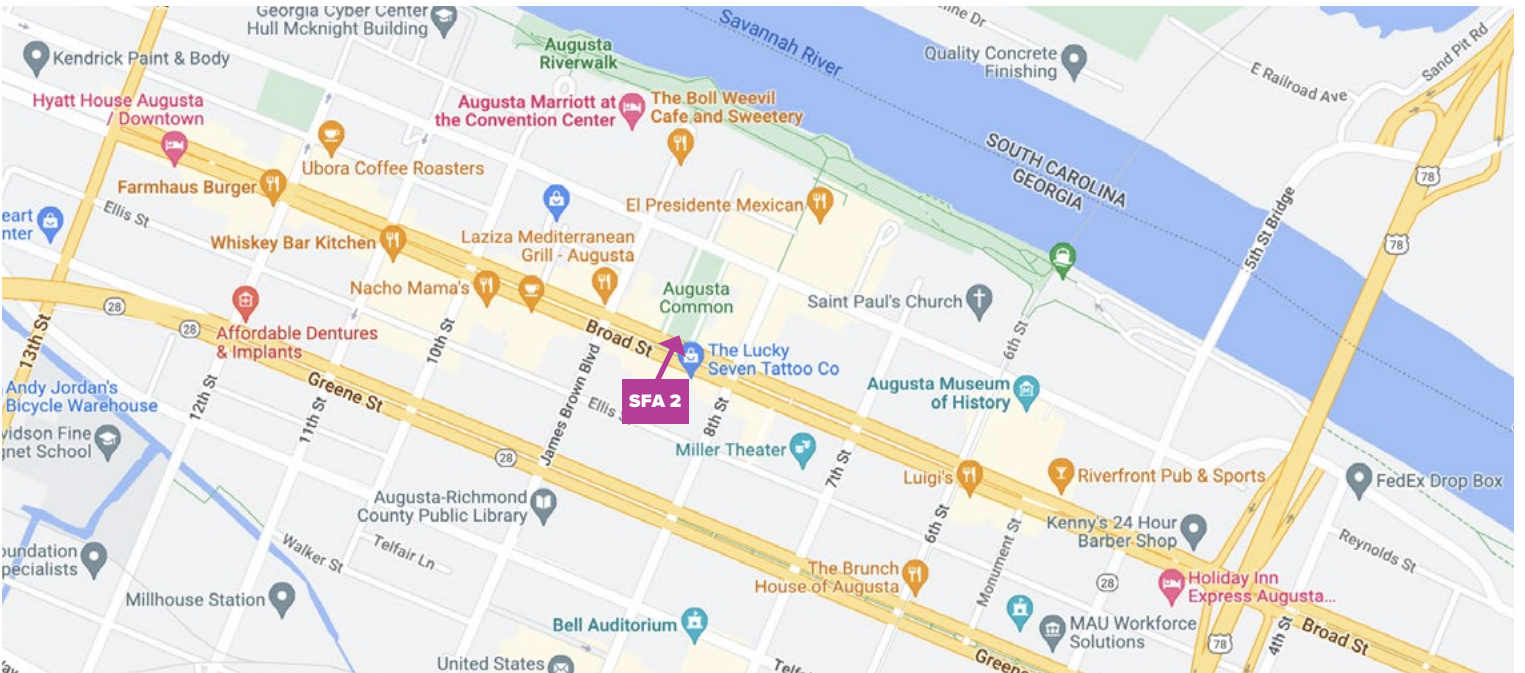

Board #

SFA 2

10"X10" ILLUMINATED KIOSK

LOCATION

Augusta GA

N/S of Broad Street @ Augusta Commons 300' w/o 8th St.

GPS COORDINATES

LAT 33.47553 | LONG -81.96602

Scan for dynamic street view

Note, kiosk is not yet visible on Google Maps

CHRIS WITHERS

706.288.4616

chris@azaleaoutdoor.com

azaleaoutdoor.com

BRANDON GARRETT

706.836.6317