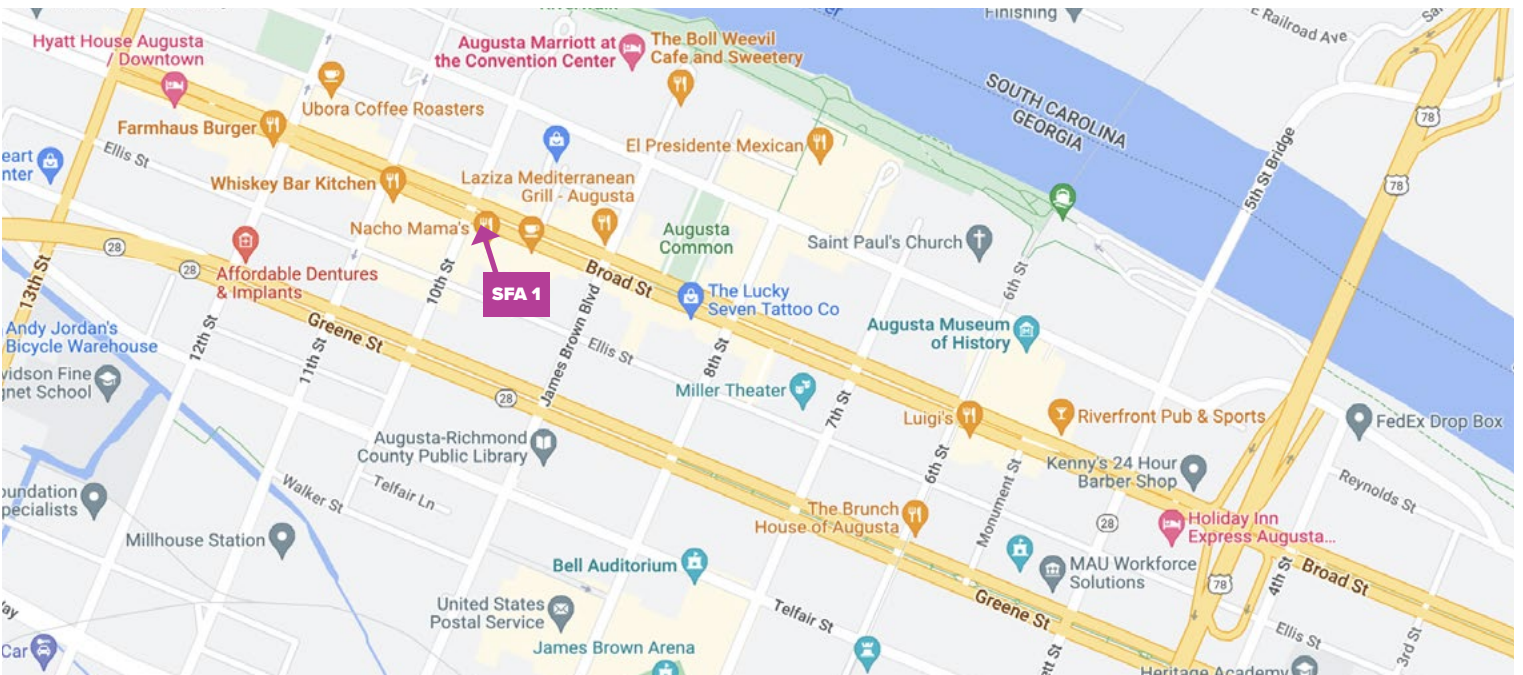

### LOCATION

Augusta GA

*S/S of Broad Street 25'  
east of 10th Street*

### GPS COORDINATES

LAT **33.47647** | LONG **-81.96939**

**Scan for dynamic  
street view**

*Note, kiosk is not yet visible  
on Google Maps*