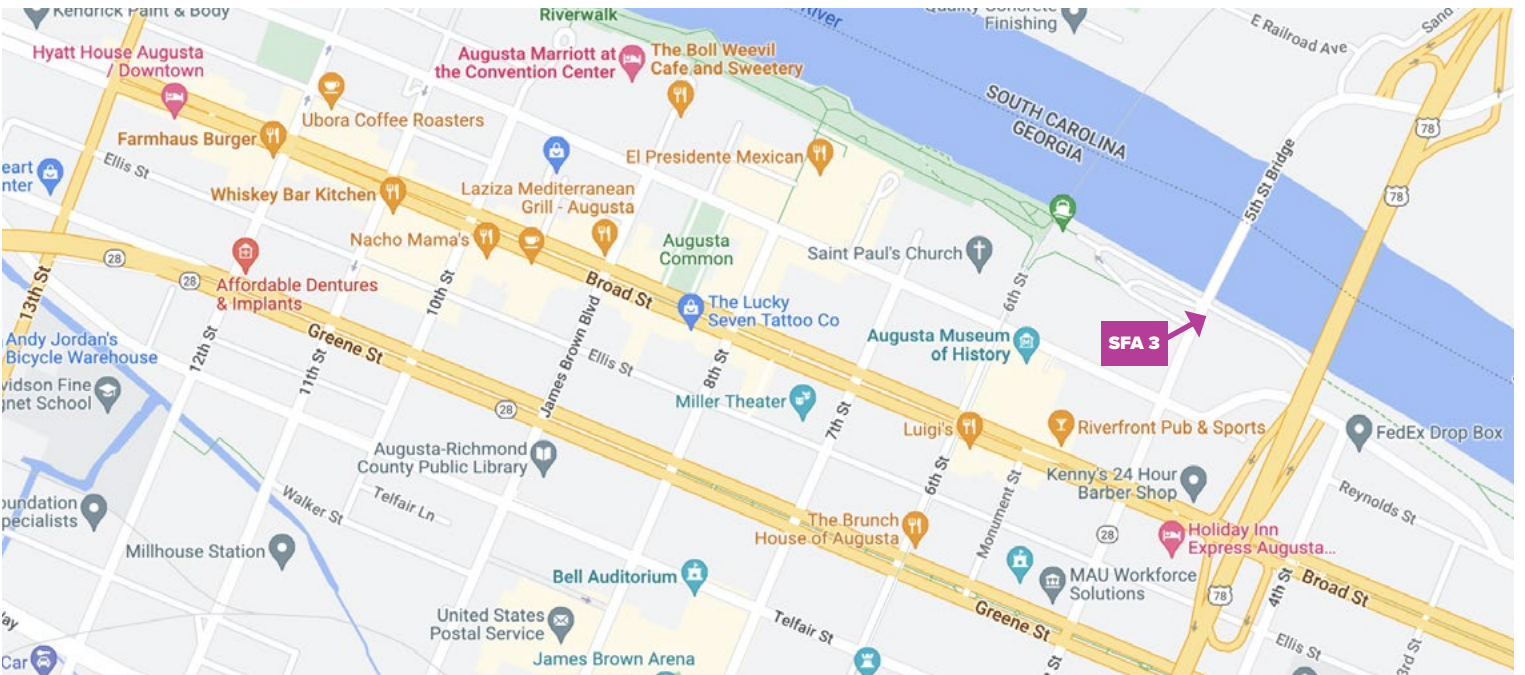

Board #

SFA 3

10"X10" ILLUMINATED KIOSK

LOCATION

Augusta GA

5th Street Pedestrian Bridge

GPS COORDINATES

LAT **33.47566** | LONG **-81.95761**

Scan for dynamic street view

Note, kiosk is not yet visible on Google Maps

CHRIS WITHERS

706.288.4616

chris@azaleaoutdoor.com

azaleaoutdoor.com

BRANDON GARRETT

706.836.6317