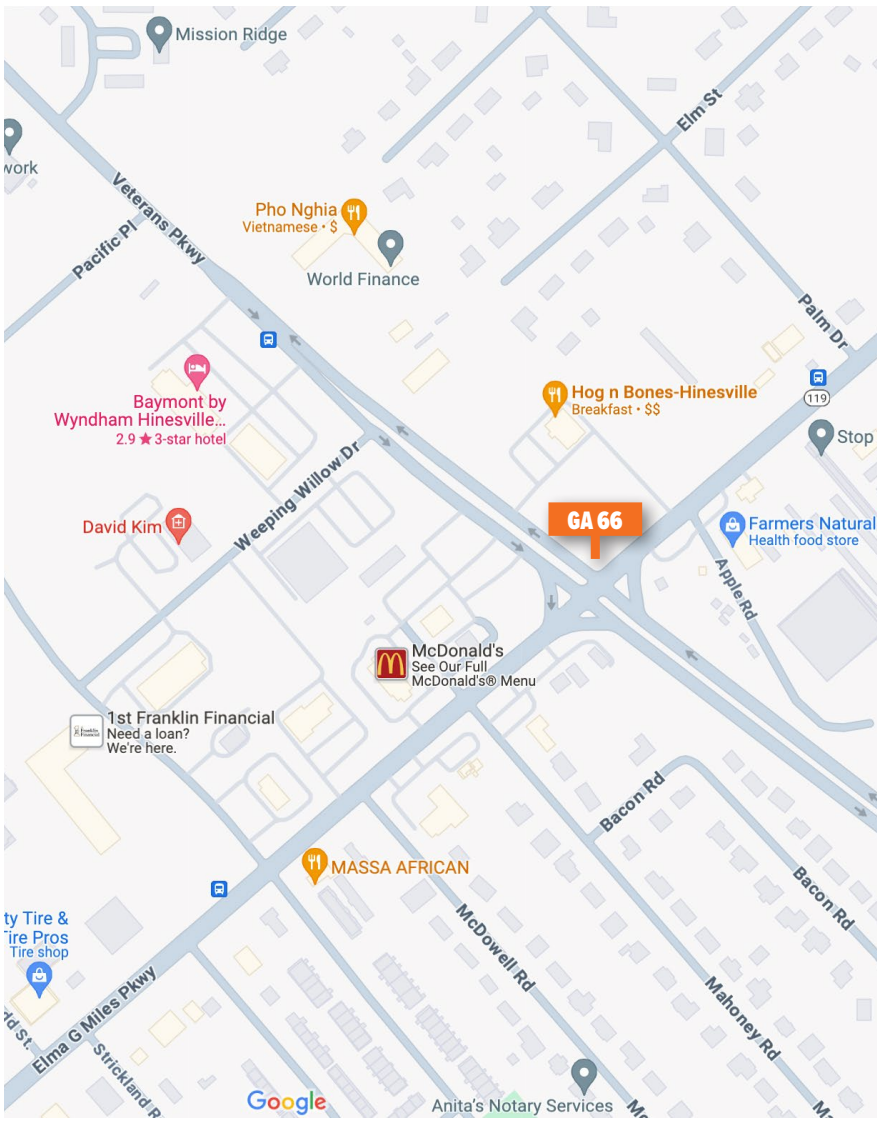

Board #

GA 66

10' X 17' DIGITAL BILLBOARD

LOCATION

Hinesville, GA

702 Veterans Pkwy @ Elma G
Miles Pkwy ES F/N, NW/F

GPS COORDINATES

LAT 31.83188 | LONG -81.6141

TRAFFIC COUNT

76,568 - 4 Week

Scan for
dynamic
street view

706.823.3740
azaleaoutdoor.com

Board #

GA 66

10' X 17' DIGITAL BILLBOARD

LOCATION

Hinesville, GA

702 Veterans Pkwy @ Elma G
Miles Pkwy ES F/S, SE/F

GPS COORDINATES

LAT **31.83188** | LONG **-81.6141**

TRAFFIC COUNT

74,372 - 4 Week

Scan for
dynamic
street view

706.823.3740
azaleaoutdoor.com