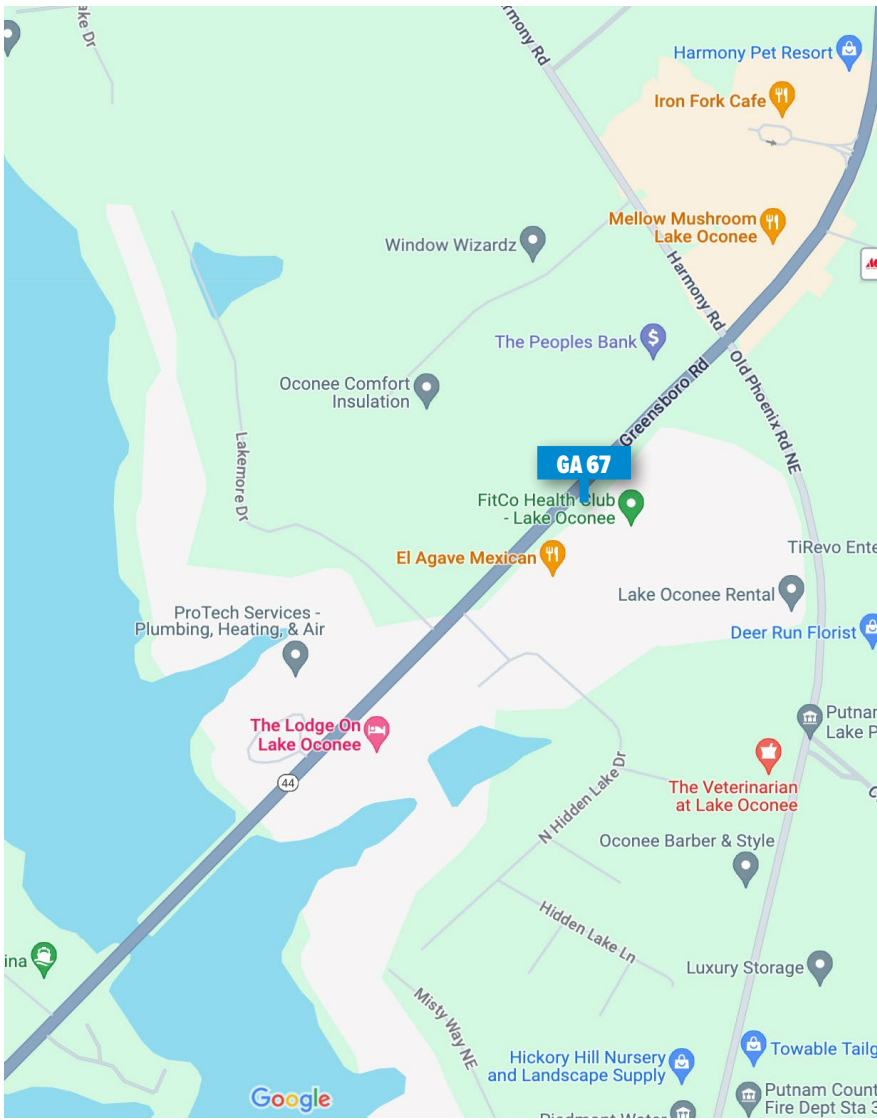

Board #

GA 67

10' X 24' STATIC BILLBOARD

LOCATION

Eatonton, GA

966 Greensboro Rd E/S, N/F

GPS COORDINATES

LAT 33.41919 | LONG -83.27108

TRAFFIC COUNT

86,824 - 4 Week

Scan for
dynamic
street view

706.823.3740
azaleaoutdoor.com

Board #

GA 67

10' X 24' STATIC BILLBOARD

LOCATION

Eatonton, GA

966 Greensboro Rd E/S, S/F

GPS COORDINATES

LAT 33.41919 | LONG -83.27108

TRAFFIC COUNT

98,940 - 4 Week

Scan for
dynamic
street view

706.823.3740
azaleaoutdoor.com