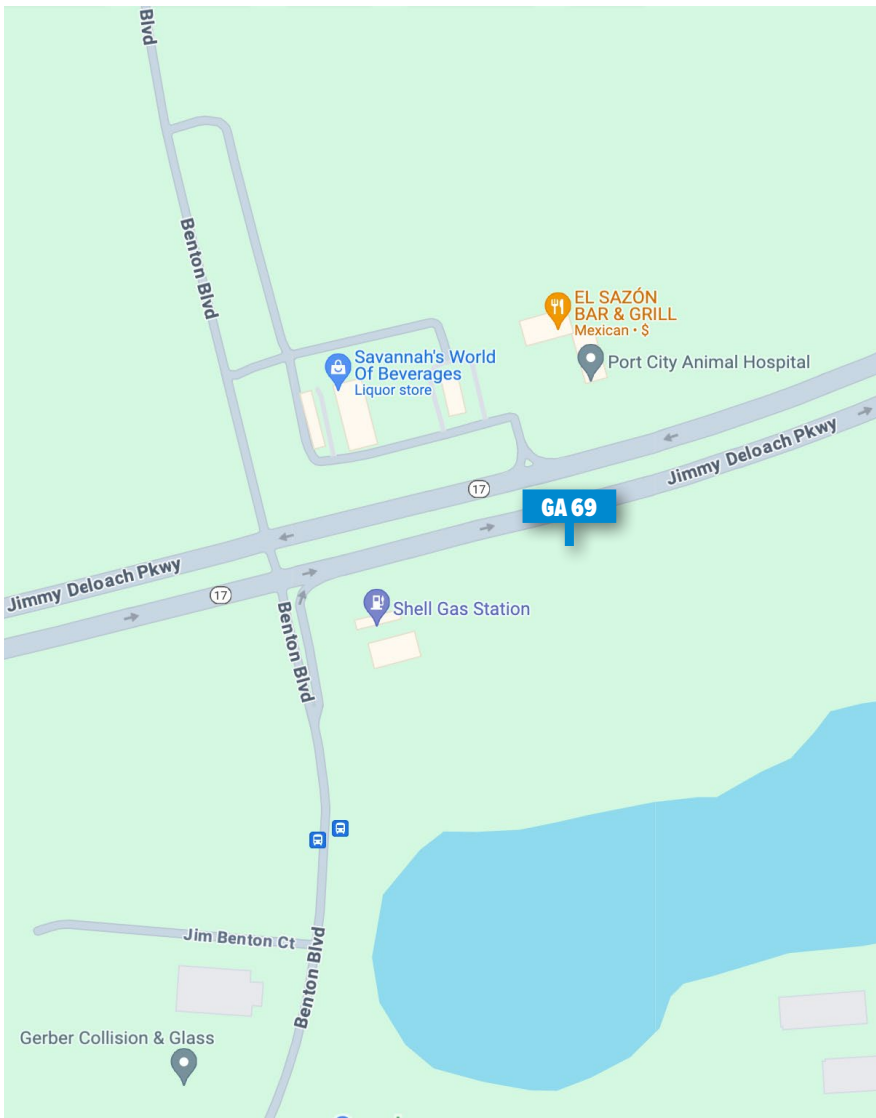

Board #

GA 69

10' X 30' STATIC BILLBOARD

LOCATION

Savannah, GA

*Jimmy DeLoach Pkwy S/S, 700 ft
E/O Benton Blvd*

GPS COORDINATES

LAT **32.16385** | LONG **-81.23067**

TRAFFIC COUNT

115,700 - 4 Week

*Scan for
dynamic
street view*

706.823.3740
azaleaoutdoor.com

Board #

GA 69

10' X 30' STATIC BILLBOARD

LOCATION

Savannah, GA

*Jimmy DeLoach Pkwy S/S, 700 ft
E/O Benton Blvd*

GPS COORDINATES

LAT **32.16385** | LONG **-81.23067**

TRAFFIC COUNT

159,968 - 4 Week

*Scan for
dynamic
street view*

706.823.3740
azaleaoutdoor.com