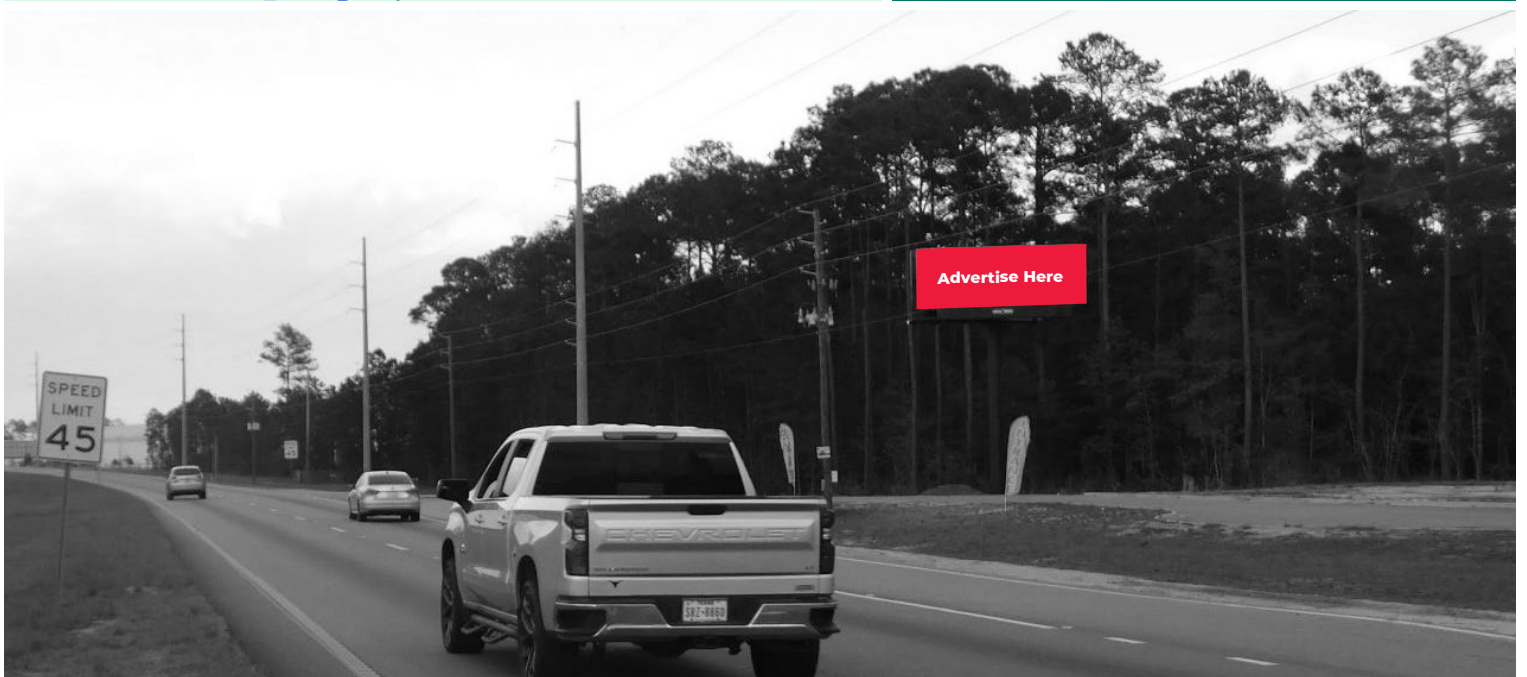

Savannah, GA

*Jimmy DeLoach Pkwy S/S, 700 ft
E/O Benton Blvd*

GPS COORDINATES

LAT **32.16385** | LONG **-81.23067**

TRAFFIC COUNT

159,968 - 4 Week

*Scan for
dynamic
street view*

706.823.3740
azaleaoutdoor.com